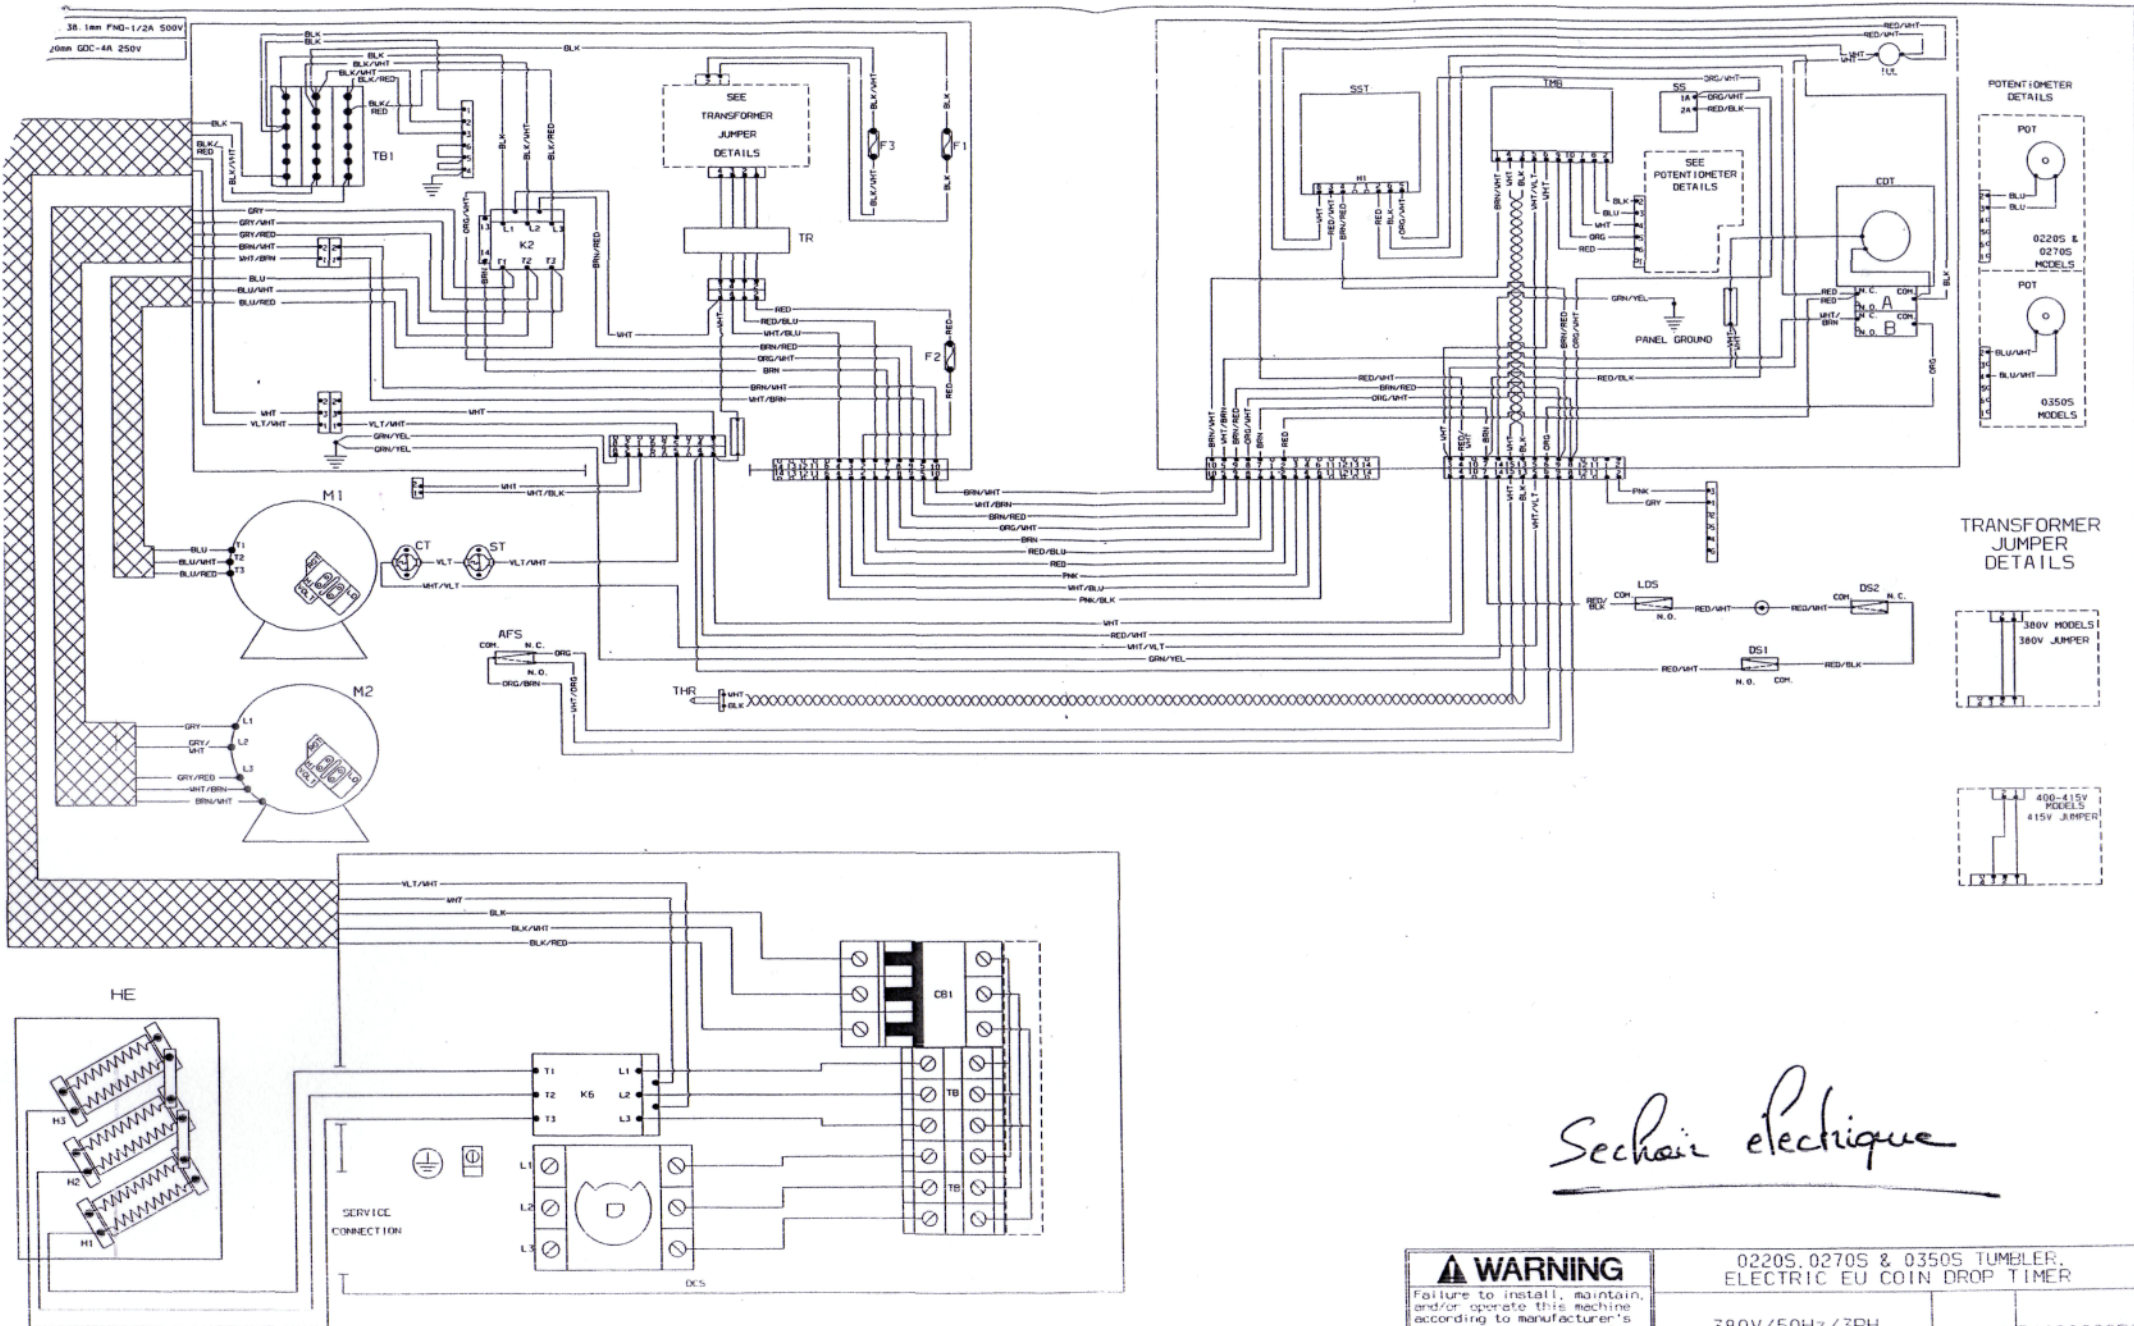

270 ~~SRG~~
SEL

SCHEMATIC

02205, 02705 & 03505 TUMBLER ELECTRIC EU COIN DROP TIMER		
380VAC/50HZ/3PH	RFV. 2	74806006R2
400-415VAC/50HZ/3PH		

CONNECTION

Sechai électrique

WARNING
Failure to install, maintain, and/or operate this machine according to manufacturer's instructions may result in conditions which can produce bodily injury and/or property damage.

0220S, 0270S & 0350S TUMBLER, ELECTRIC EU COIN DROP TIMER
380V/50Hz/3PH
400-415V/50Hz/3PH
REV. 2 74806008R2