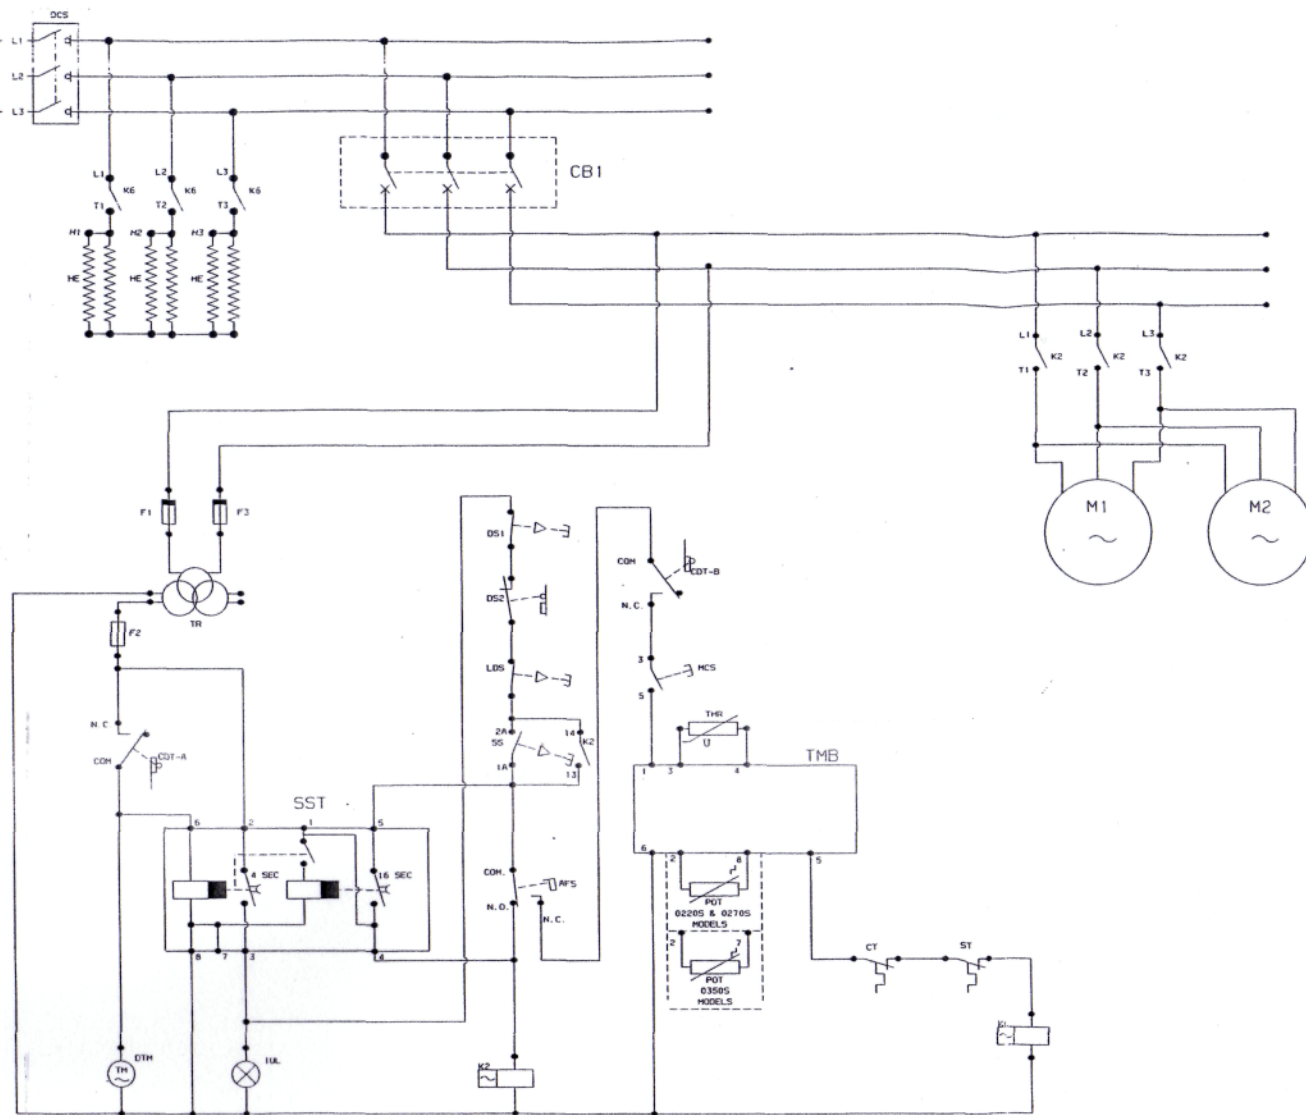

270 ~~SRG~~
SEL

SCHEMATIC

02205, 02705 & 03505 TUMBLER ELECTRIC EU COIN DROP TIMER		
380VAC/50HZ/3PH	RFV. 2	74806006R2
400-415VAC/50HZ/3PH		

CONNECTION

Sechai électrique

WARNING
Failure to install, maintain, and/or operate this machine according to manufacturer's instructions may result in conditions which can produce bodily injury and/or property damage.

0220S, 0270S & 0350S TUMBLER, ELECTRIC EU COIN DROP TIMER
380V/50Hz/3PH
400-415V/50Hz/3PH
REV. 2 74806008R2