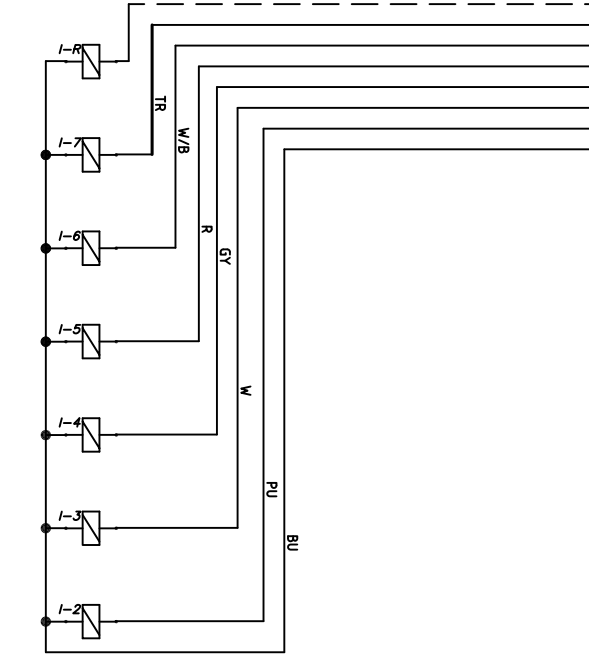

LEGEND

- W WHITE
- B BLACK
- GY GREY
- BR BROWN
- TR TRANSPARANT
- GR GREEN
- PU PURPLE
- R RED
- OR ORANGE
- P PINK
- W/B WHITE/BLACK
- W/GY WHITE/GREY
- W/P WHITE/PINK
- W/PU WHITE/PURPLE
- W/R WHITE/RED
- Y/B YELLOW/BLACK
- R/B RED/BLACK
- Y/R YELLOW/RED
- R/GY RED/GREY
- Y/GR YELLOW/GREEN
- BU BLUE
- W/BU WHITE/BLUE

12-17 WATERINLET 2 to 7

S4 Safety water level switch

S6 Emergency Stop