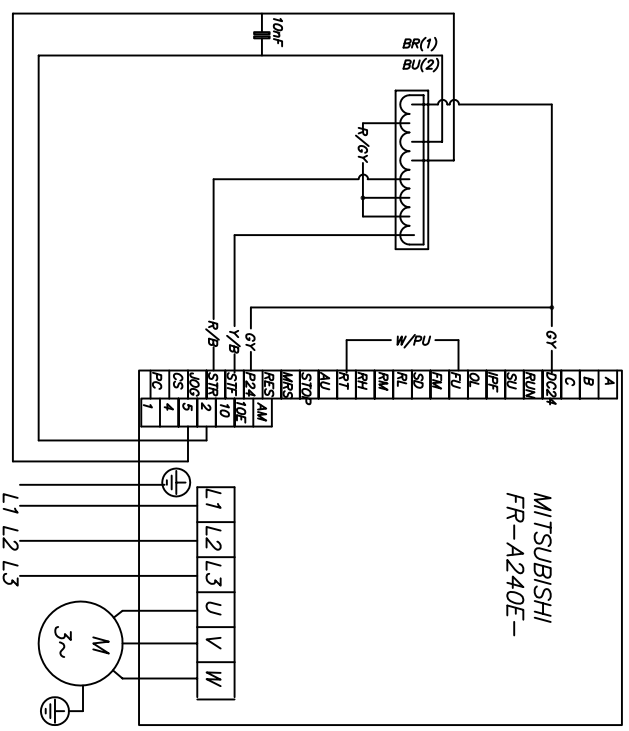

LEGEND

W	WHITE
B	BLACK
GY	GREY
BR	BROWN
TR	TRANSPARANT
GR	GREEN
PU	PURPLE
R	RED
OR	ORANGE
P	PINK
W/B	WHITE/BLACK
W/GY	WHITE/GREY
W/P	WHITE/PINK
W/PU	WHITE/PURPLE
W/R	WHITE/RED
Y/B	YELLOW/BLACK
R/B	RED/BLACK
Y/R	YELLOW/RED
R/GY	RED/GREY
Y/GR	YELLOW/GREEN
BU	BLUE
W/BU	WHITE/BLUE

12-17 WATERINLET 2 to 7

S4 Safety water level switch

S6 Emergency Stop