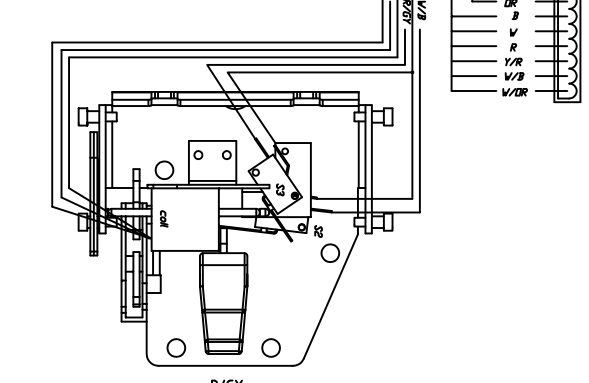

LEGEND

- W WHITE
- B BLACK
- GY GREY
- BR BROWN
- TR TRANSPARANT
- GR GREEN
- PU PURPLE
- R RED
- OR ORANGE
- P PINK
- W/B WHITE/BLACK
- W/GY WHITE/GREY
- W/P WHITE/PINK
- W/PU WHITE/PURPLE
- W/R WHITE/RED
- Y/B YELLOW/BLACK
- R/B RED/BLACK
- Y/R YELLOW/RED
- R/GY RED/GREY
- Y/GR YELLOW/GREEN
- BU BLUE
- W/BU WHITE/BLUE

12-17 WATERINLET 2 to 7

S4 Safety water level switch

S6 Emergency Stop