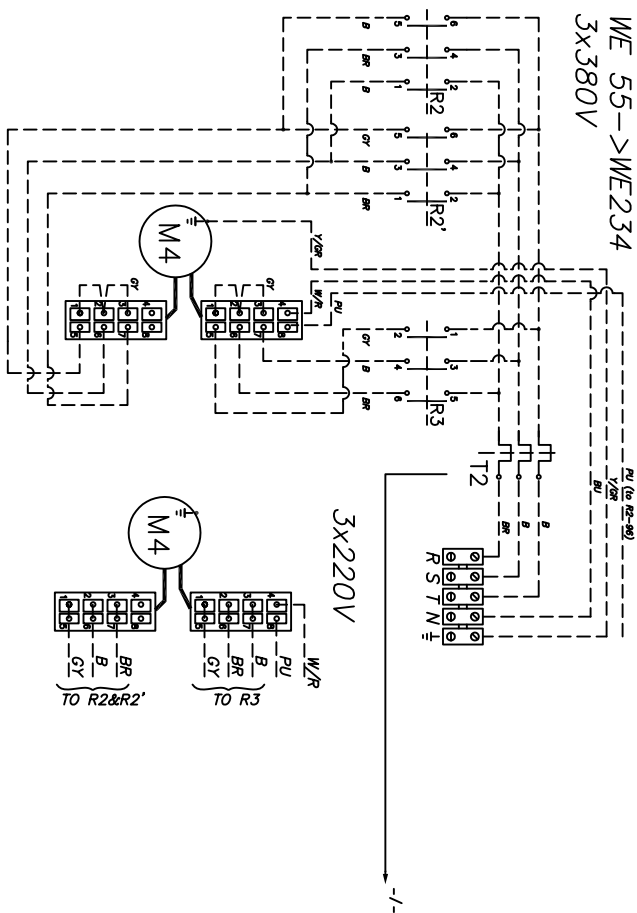

CONNECTION MOTORS

WE 55 → WE234
3x380V

OVERLOAD PROTECTOR

Model	overload protector (type)	current
WE55/73/95 220V	LR2D13109 4 → 6A	5A
WE55/73/95 380V	LR2D13089 2.5 → 4A	3A
WE110/132 220V	LR2D13149 4 → 6A	7A
WE110/132 380V	LR2D13109 4 → 6A	4A
WE165 220V	LR2D13149 7 → 10A	8A
WE165 380V	LR2D13109 4 → 6A	4A
WE176/234 220V	LR2D13149 7 → 10A	8A
WE176/234 380V	LR2D13109 4 → 6A	4,6

- R2' = wash right relay
- R2 = wash left relay
- R3 = low speed spin relay
- M4 = wash/low spin motor
- T2 = overload protector

LEGEND

- W WHITE
- B BLACK
- GY GREY
- BR BROWN
- TR TRANSPARENT
- GR GREEN
- PU PURPLE
- R RED
- OR ORANGE
- P PINK
- W/B WHITE/BLACK
- W/GY WHITE/GREY
- W/P WHITE/PINK
- W/PU WHITE/PURPLE
- W/R WHITE/RED
- Y/B YELLOW/BLACK
- R/B RED/BLACK
- Y/R YELLOW/RED
- R/GY RED/GREY
- Y/GR YELLOW/GREEN
- BU BLUE
- W/BU WHITE/BLUE

12-17 WATERINLET 2 to 7

S4 Safety water level switch

S6 Emergency Stop