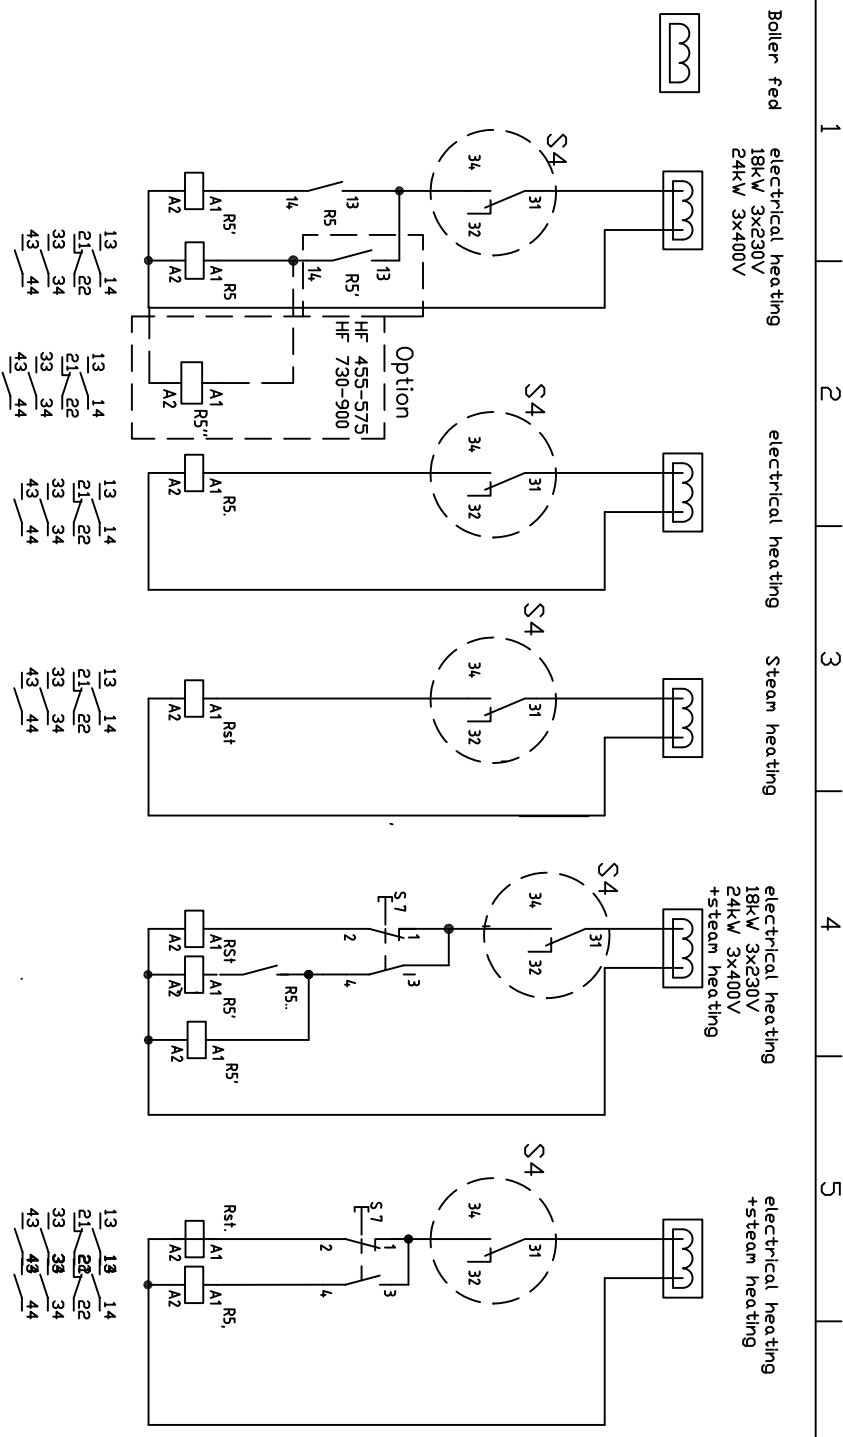

29/01/08	Micro20-PS40F-Sigma	H0H
		Heat
		H01
Alliance International bvba Nieuwstraat 146 B-8560 Wevelgem t : +32 56 41 20 54 f : +32 56 41 86 74 www.alliance-laundry.com		

R5 heating relay
Rst steam relay
S7 steam/heat switch
HF 455-575-730-900.
R5-R5'-R5"
S7 steam/heat switch
27 KW = 3x 9 KW
36 KW = 3x 12 KW

LEGEND

- W WHITE
- B BLACK
- GY GREY
- BR BROWN
- TR TRANSPARANT
- GR GREEN
- PU PURPLE
- R RED
- OR ORANGE
- P PINK
- W/B WHITE/BLACK
- W/GY WHITE/GREY
- W/P WHITE/PINK
- W/PU WHITE/PURPLE
- W/R WHITE/RED
- Y/B YELLOW/BLACK
- R/B RED/BLACK
- Y/R YELLOW/RED
- R/GY RED/GREY
- Y/OR YELLOW/GREEN
- BU BLUE
- W/BU WHITE/BLUE