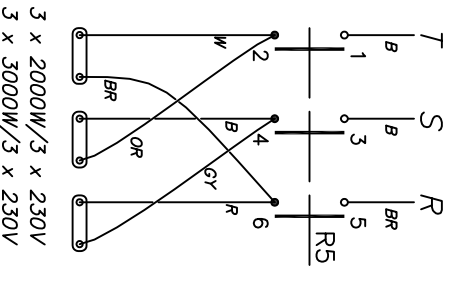

- S4 Safety water level switch
- S6 Emergency Stop