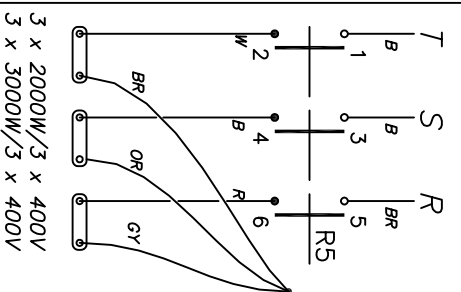

- S4 Safety water level switch
- S6 Emergency Stop