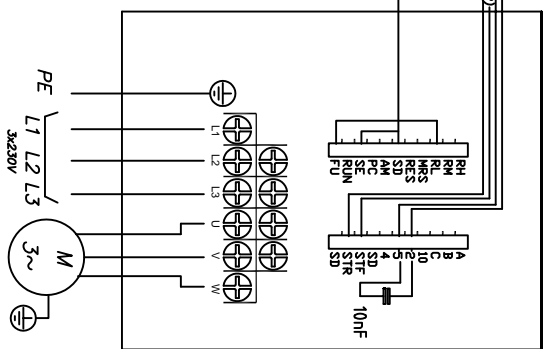

1 2 3 4 5 6 7 8

29/01/08	Micro20-PS40F-Sigma	HDH
		Inverter
Alliance International bvba Nieuwstraat 146 B-8550 Wevelgem		AW Freq
t : +32 56 41 20 54 f : +32 56 41 86 74 0009 0000 0000 0000		M01

Motor connection
Mono 220V 3X380V
3X220V-240V 3X480V