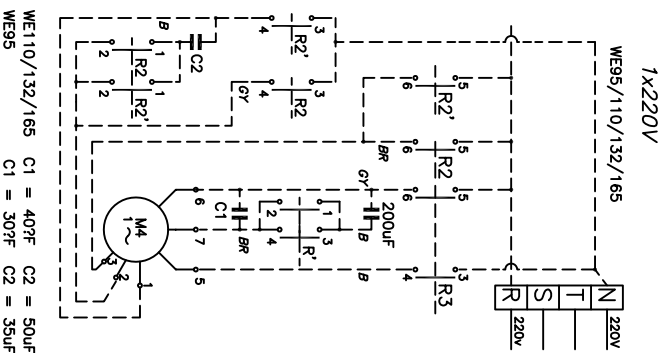

WE110/132/165 C1 = 407F C2 = 504F
WE95 C1 = 307F C2 = 354F