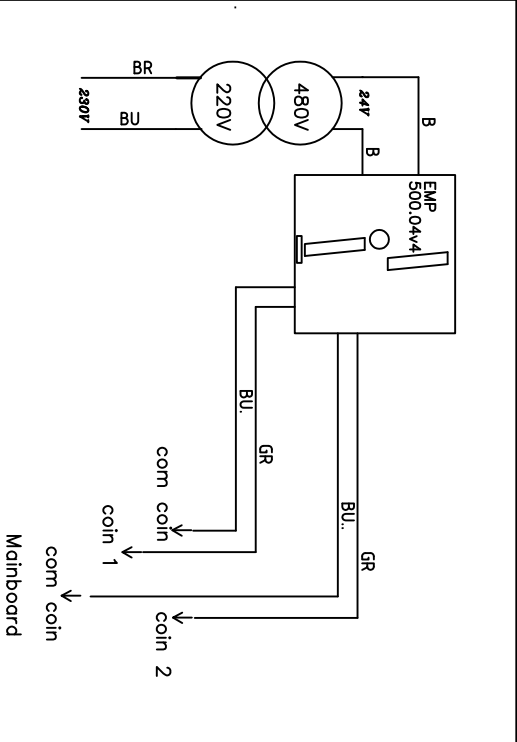

coin options

LEGEND

1. W WHITE
   - B BLACK
   - GY GREY
   - BR BROWN
   - TR TRANSPARANT
   - GR GREEN
   - PU PURPLE
   - R RED
   - OR ORANGE
   - P PINK
   - W/B WHITE/BLACK
   - W/GY WHITE/GREY
   - W/P WHITE/PINK
   - W/PU WHITE/PURPLE
   - W/R WHITE/RED
   - Y/B YELLOW/BLACK
   - R/B RED/BLACK
   - Y/R YELLOW/RED
   - R/GY RED/GREY
   - Y/OR YELLOW/GREEN
   - BU BLUE
   - W/BU WHITE/BLUE
- 12-17 WATERINLET 2 to 7
3. S4 Safety water level switch
4. S6 Emergency Stop