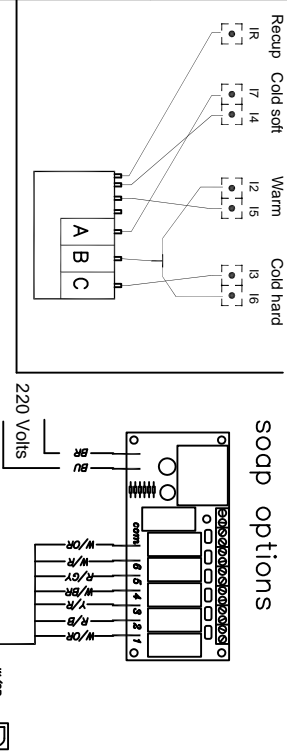

R5 heating relay
 Rst steam relay
 S7 steam/heat switch
 HF 455-575-730-900.
 R5-R5'-R5"
 S7 steam/heat switch
 27 KW = 3x 9 KW
 36 KW = 3x 12 KW

LEGEND

- W WHITE
- B BLACK
- GY GREY
- BR BROWN
- TR TRANSPARANT
- GR GREEN
- PU PURPLE
- R RED
- OR ORANGE
- P PINK
- W/B WHITE/BLACK
- W/GY WHITE/GREY
- W/P WHITE/PINK
- W/PU WHITE/PURPLE
- W/R WHITE/RED
- Y/B YELLOW/BLACK
- R/B RED/BLACK
- Y/R YELLOW/RED
- R/GY RED/GREY
- Y/OR YELLOW/GREEN
- BU BLUE
- W/BU WHITE/BLUE

- S4 Safety water level switch
- S6 Emergency Stop

water inlet configuration

29/01/08 Micro20-PS40F-Sigma

Alliance
Laundry Systems

Alliance International bvba
Nieuwstraat 146
B-8550 Wevelgem
t : +32 56 41 20 54
f : +32 56 41 86 74
www.alliancesys.be

HDH	/
Inlets	
AW Inlet	
101	

coin options

LEGEND

- W WHITE
 - B BLACK
 - GY GREY
 - BR BROWN
 - TR TRANSPARANT
 - GR GREEN
 - PU PURPLE
 - R RED
 - OR ORANGE
 - P PINK
 - W/B WHITE/BLACK
 - W/GY WHITE/GREY
 - W/P WHITE/PINK
 - W/PU WHITE/PURPLE
 - W/R WHITE/RED
 - Y/B YELLOW/BLACK
 - R/B RED/BLACK
 - Y/R YELLOW/RED
 - R/GY RED/GREY
 - Y/OR YELLOW/GREEN
 - BU BLUE
 - W/BU WHITE/BLUE
- 12-17 WATERINLET 2 to 7
- S4 Safety water level switch
- S6 Emergency Stop