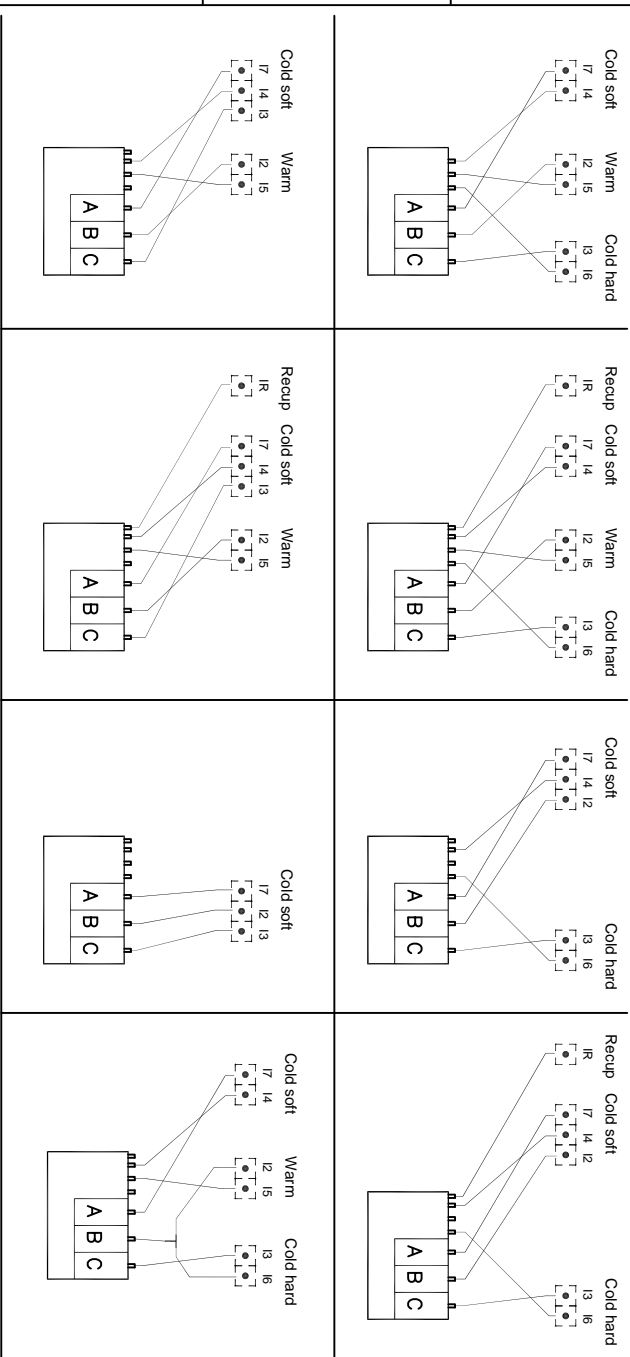

R5 heating relay
 Rst steam relay
 S7 steam/heat switch
 HF 455-575-730-900.
 R5-R5'-R5"
 S7 steam/heat switch
 27 KW = 3x 9 KW
 36 KW = 3x 12 KW

LEGEND

- W WHITE
- B BLACK
- GY GREY
- BR BROWN
- TR TRANSPARANT
- GR GREEN
- PU PURPLE
- R RED
- OR ORANGE
- P PINK
- W/B WHITE/BLACK
- W/GY WHITE/GREY
- W/P WHITE/PINK
- W/PU WHITE/PURPLE
- W/R WHITE/RED
- Y/B YELLOW/BLACK
- R/B RED/BLACK
- Y/R YELLOW/RED
- R/GY RED/GREY
- Y/OR YELLOW/GREEN
- BU BLUE
- W/BU WHITE/BLUE

- S4 Safety water level switch
- S6 Emergency Stop

water inlet configuration

29/01/08 Micro20-PS40F-Sigma

Alliance
Laundry Systems

Alliance International bvba
Nieuwstraat 146
B-8550 Wevelgem
t : +32 56 41 20 54
f : +32 56 41 86 74
www.alliancesys.be