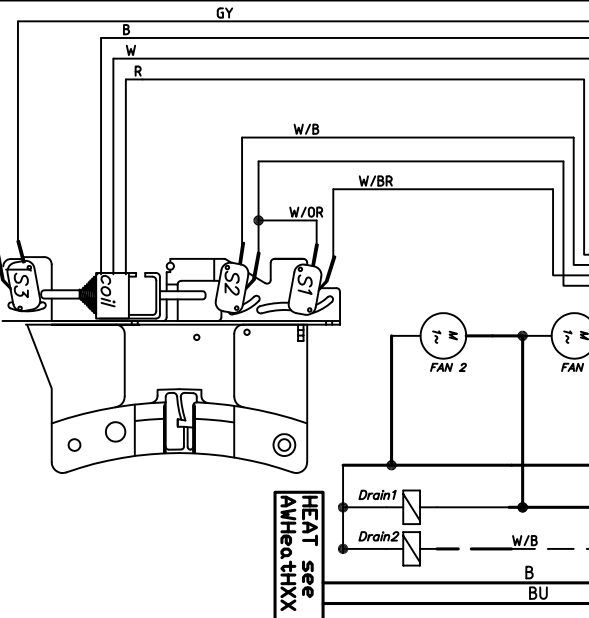

LEGEND

- W WHITE
- B BLACK
- GY GREY
- BR BROWN
- TR TRANSPARANT
- GR GREEN
- PU PURPLE
- R RED
- OR ORANGE
- P PINK
- W/B WHITE/BLACK
- W/GY WHITE/GREY
- W/P WHITE/PINK
- W/PU WHITE/PURPLE
- W/R WHITE/RED
- Y/B YELLOW/BLACK
- R/B RED/BLACK
- Y/R YELLOW/RED
- R/GY RED/GREY
- Y/GR YELLOW/GREEN
- BU BLUE
- W/BU WHITE/BLUE

12-17 WATERINLET 2 to 7

S4 Safety water level switch

S6 Emergency Stop