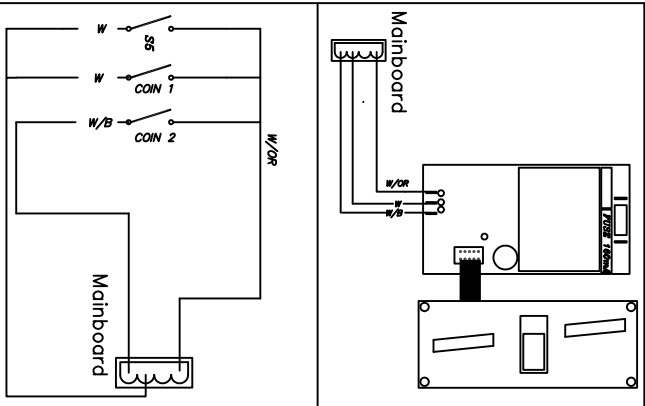

coin options

LEGEND

1. W WHITE
   - B BLACK
   - GY GREY
   - BR BROWN
   - TR TRANSPARANT
   - GR GREEN
   - PU PURPLE
   - R RED
   - OR ORANGE
   - P PINK
   - W/B WHITE/BLACK
   - W/GY WHITE/GREY
   - W/P WHITE/PINK
   - W/PU WHITE/PURPLE
   - W/R WHITE/RED
   - Y/B YELLOW/BLACK
   - R/B RED/BLACK
   - Y/R YELLOW/RED
   - R/GY RED/GREY
   - Y/OR YELLOW/GREEN
   - BU BLUE
   - W/BU WHITE/BLUE
- 12-17 WATERINLET 2 to 7
3. S4 Safety water level switch
4. S6 Emergency Stop