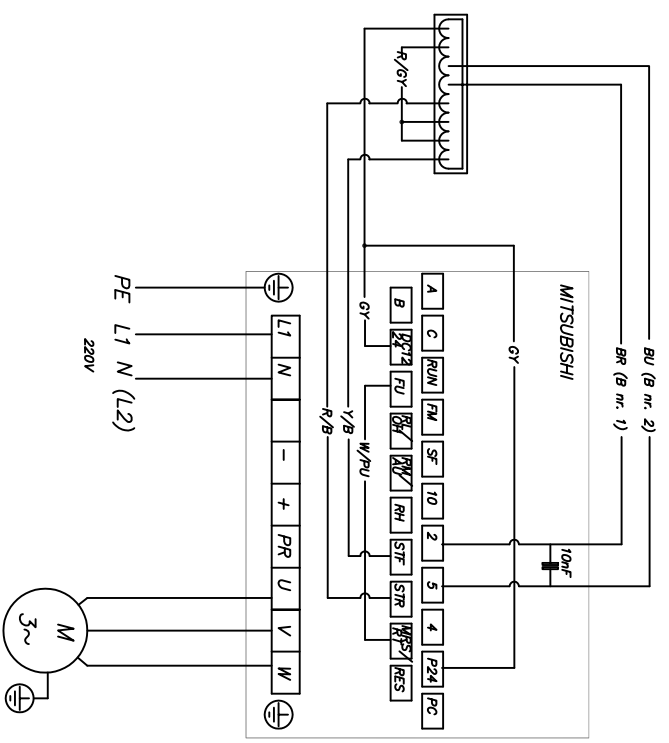

LEGEND

W	WHITE
B	BLACK
GY	GREY
BR	BROWN
TR	TRANSPARANT
GR	GREEN
PU	PURPLE
R	RED
OR	ORANGE
P	PINK
W/B	WHITE/BLACK
W/GY	WHITE/GREY
W/P	WHITE/PINK
W/PU	WHITE/PURPLE
W/R	WHITE/RED
Y/B	YELLOW/BLACK
R/B	RED/BLACK
Y/R	YELLOW/RED
R/GY	RED/GREY
Y/GR	YELLOW/GREEN
BU	BLUE
W/BU	WHITE/BLUE

12-17 WATERINLET 2 to 7

S4 Safety water level switch

S6 Emergency Stop