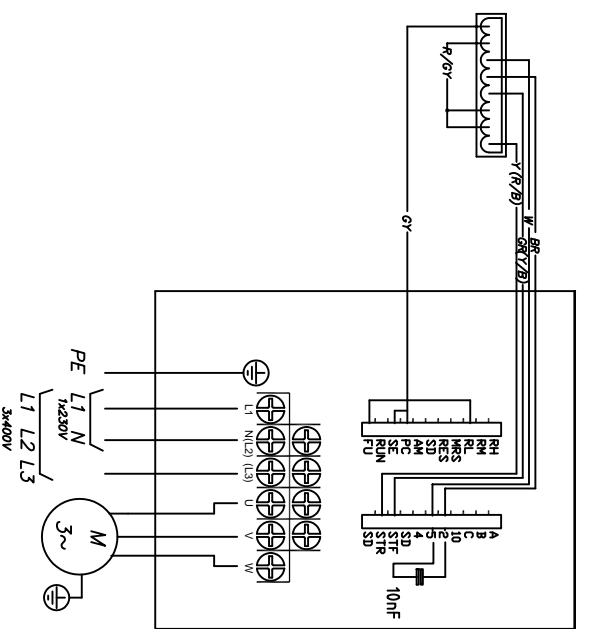

1 2 3 4 5 6 7 8

29/01/08	Micro20-PS40F-Sigma	HDH
		Inverter
Alliance International bvba Nieuwstraat 146 B-8550 Wevelgem		AW Freq
t : +32 56 41 20 54 f : +32 56 41 86 74 0009 0000 0000 0000		M01

Motor connection
Mono 220V 3X380V
3X220V-240V 3X480V