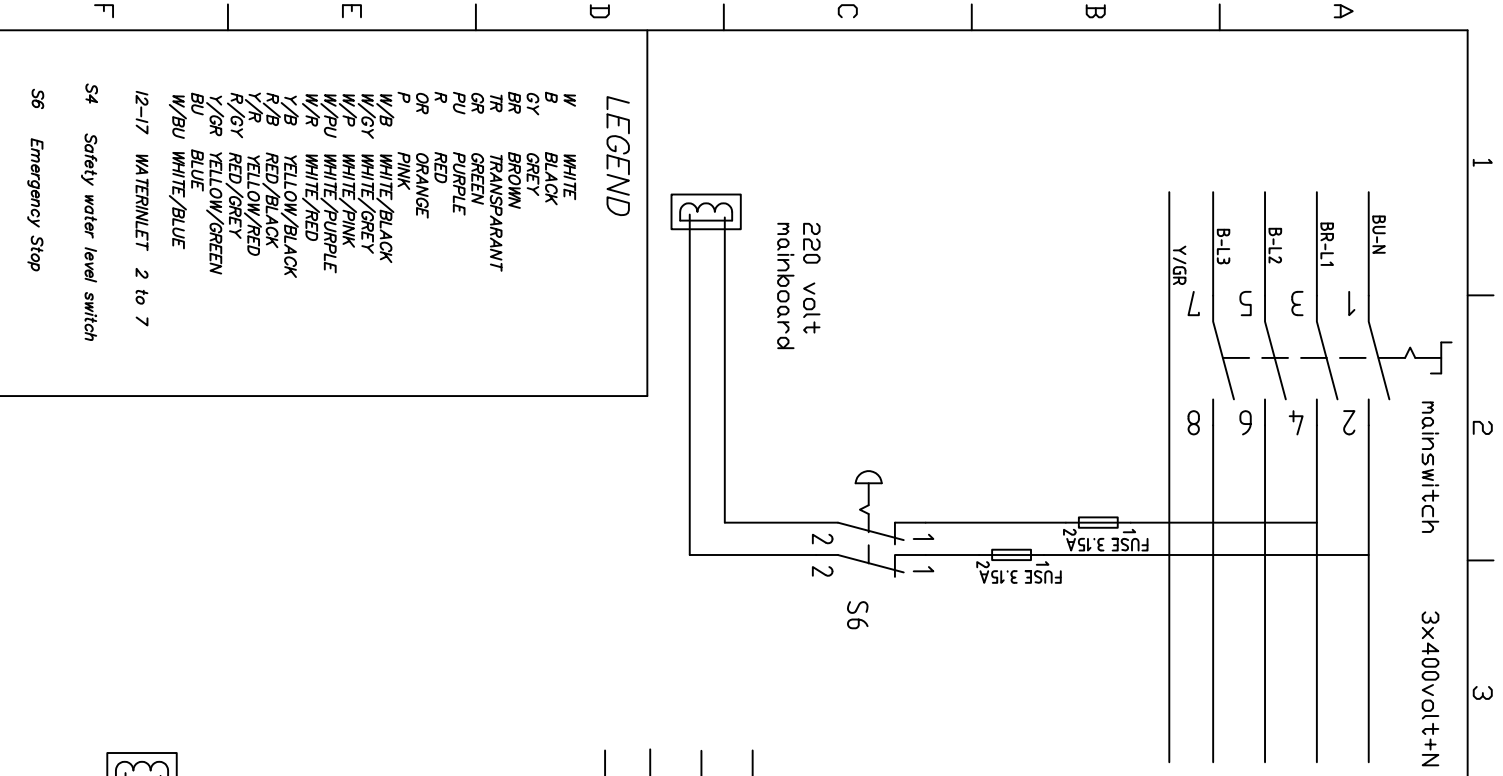

29/07/08	Micro20-PS40F-Sigma	HDH
Alliance International bvba Nieuwstraat 146 B-8550 Wevelgem		Main power
t : +32 56 41 20 54 f : +32 56 41 86 74 0009 0000 0000 0000		AW Trans
		N01

LEGEND

- W WHITE
- B BLACK
- GY GREY
- BR BROWN
- TR TRANSPARANANT
- GR GREEN
- PU PURPLE
- R RED
- OR ORANGE
- P PINK
- W/B WHITE/BLACK
- W/GY WHITE/GREY
- W/P WHITE/PINK
- W/PU WHITE/PURPLE
- W/R WHITE/RED
- Y/B YELLOW/BLACK
- R/B RED/BLACK
- Y/R YELLOW/RED
- R/GY RED/GREY
- Y/GR YELLOW/GREEN
- BU BLUE
- W/BU WHITE/BLUE

12-17 WATERINLET 2 to 7

S4 Safety water level switch

S6 Emergency Stop