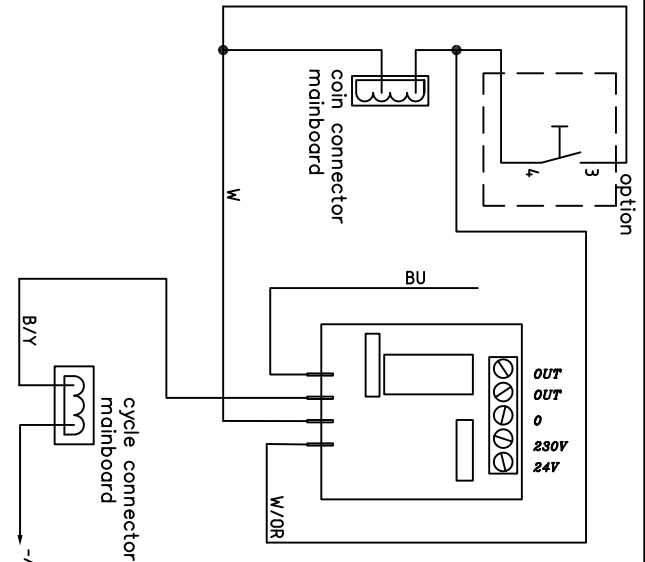

R5 heating relay
 Rst steam relay
 S7 steam/heat switch
 HF 455-575-730-900.
 R5-R5'-R5"
 S7 steam/heat switch
 27 KW = 3x 9 KW
 36 KW = 3x 12 KW

LEGEND

- W WHITE
- B BLACK
- GY GREY
- BR BROWN
- TR TRANSPARANT
- GR GREEN
- PU PURPLE
- R RED
- OR ORANGE
- P PINK
- W/B WHITE/BLACK
- W/GY WHITE/GREY
- W/P WHITE/PINK
- W/PU WHITE/PURPLE
- W/R WHITE/RED
- Y/B YELLOW/BLACK
- R/B RED/BLACK
- Y/R YELLOW/RED
- R/GY RED/GREY
- Y/OR YELLOW/GREEN
- BU BLUE
- W/BU WHITE/BLUE

- S4 Safety water level switch
- S6 Emergency Stop

water inlet configuration

29/01/08 Micro20-PS40F-Sigma

Alliance
Laundry Systems

Alliance International bvba
Nieuwstraat 146
B-8550 Wevelgem
t : +32 56 41 20 54
f : +32 56 41 86 74
www.alliancesys.be

HDH	/
Inlets	
AW Inlet	
101	

coin options

LEGEND

- W WHITE
 - B BLACK
 - GY GREY
 - BR BROWN
 - TR TRANSPARANT
 - GR GREEN
 - PU PURPLE
 - R RED
 - OR ORANGE
 - P PINK
 - W/B WHITE/BLACK
 - W/GY WHITE/GREY
 - W/P WHITE/PINK
 - W/PU WHITE/PURPLE
 - W/R WHITE/RED
 - Y/B YELLOW/BLACK
 - R/B RED/BLACK
 - Y/R YELLOW/RED
 - R/GY RED/GREY
 - Y/OR YELLOW/GREEN
 - BU BLUE
 - W/BU WHITE/BLUE
- 12-17 WATERINLET 2 to 7
- S4 Safety water level switch
- S6 Emergency Stop