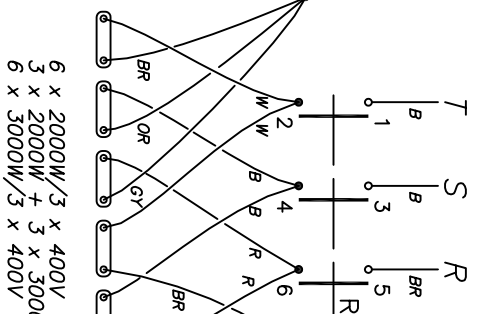

- S4 Safety water level switch
- S6 Emergency Stop