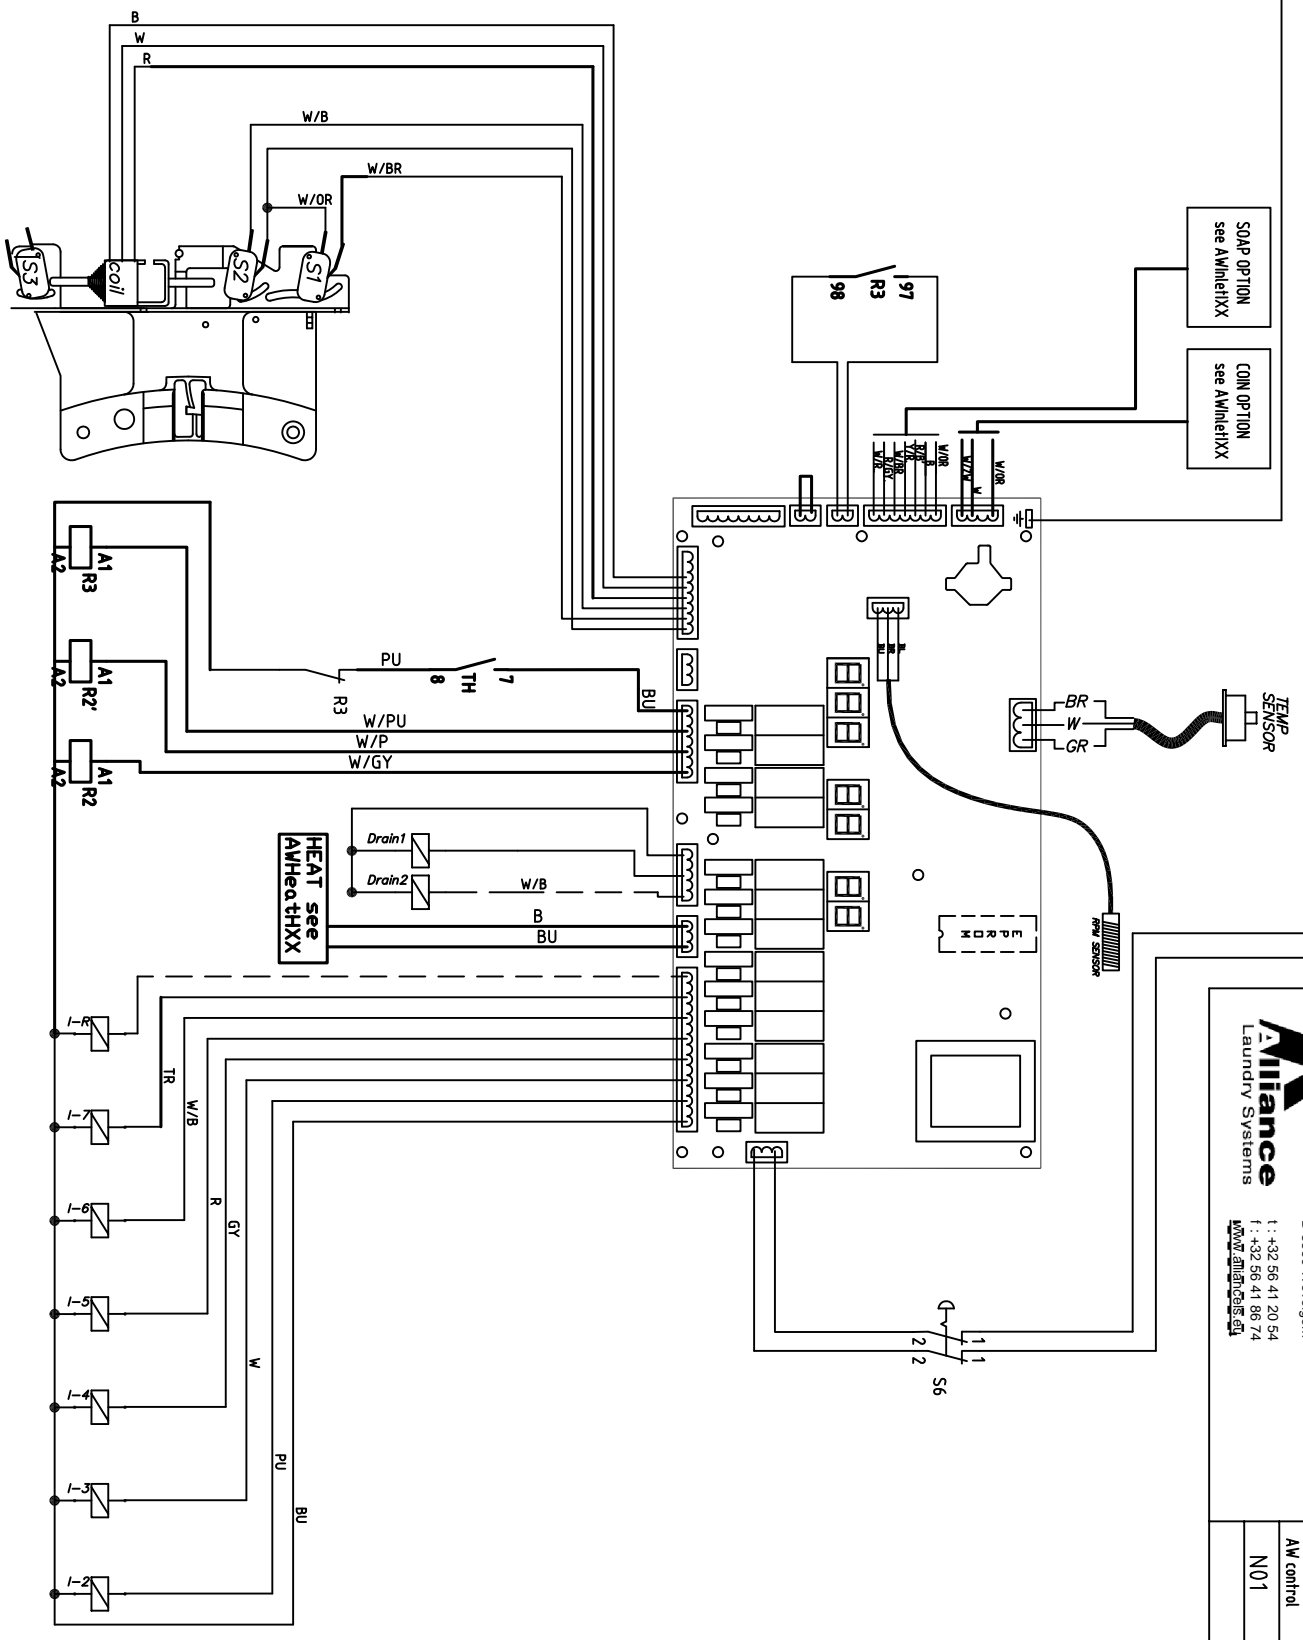

www.alliance-systems.com

HDH	/
No inverter	
AW control	N01

LEGEND

- W WHITE
 - B BLACK
 - GY GREY
 - BR BROWN
 - TR TRANSPARANT
 - GR GREEN
 - PU PURPLE
 - R RED
 - OR ORANGE
 - P PINK
 - W/B WHITE/BLACK
 - W/GY WHITE/GREY
 - W/P WHITE/PINK
 - W/PU WHITE/PURPLE
 - W/R WHITE/RED
 - Y/B YELLOW/BLACK
 - R/B RED/BLACK
 - Y/R YELLOW/RED
 - R/GY RED/GREY
 - Y/GR YELLOW/GREEN
 - BU BLUE
 - W/BU WHITE/BLUE
- 12-17 WATERINLET 2 to 7
- S4 Safety water level switch
- S6 Emergency Stop