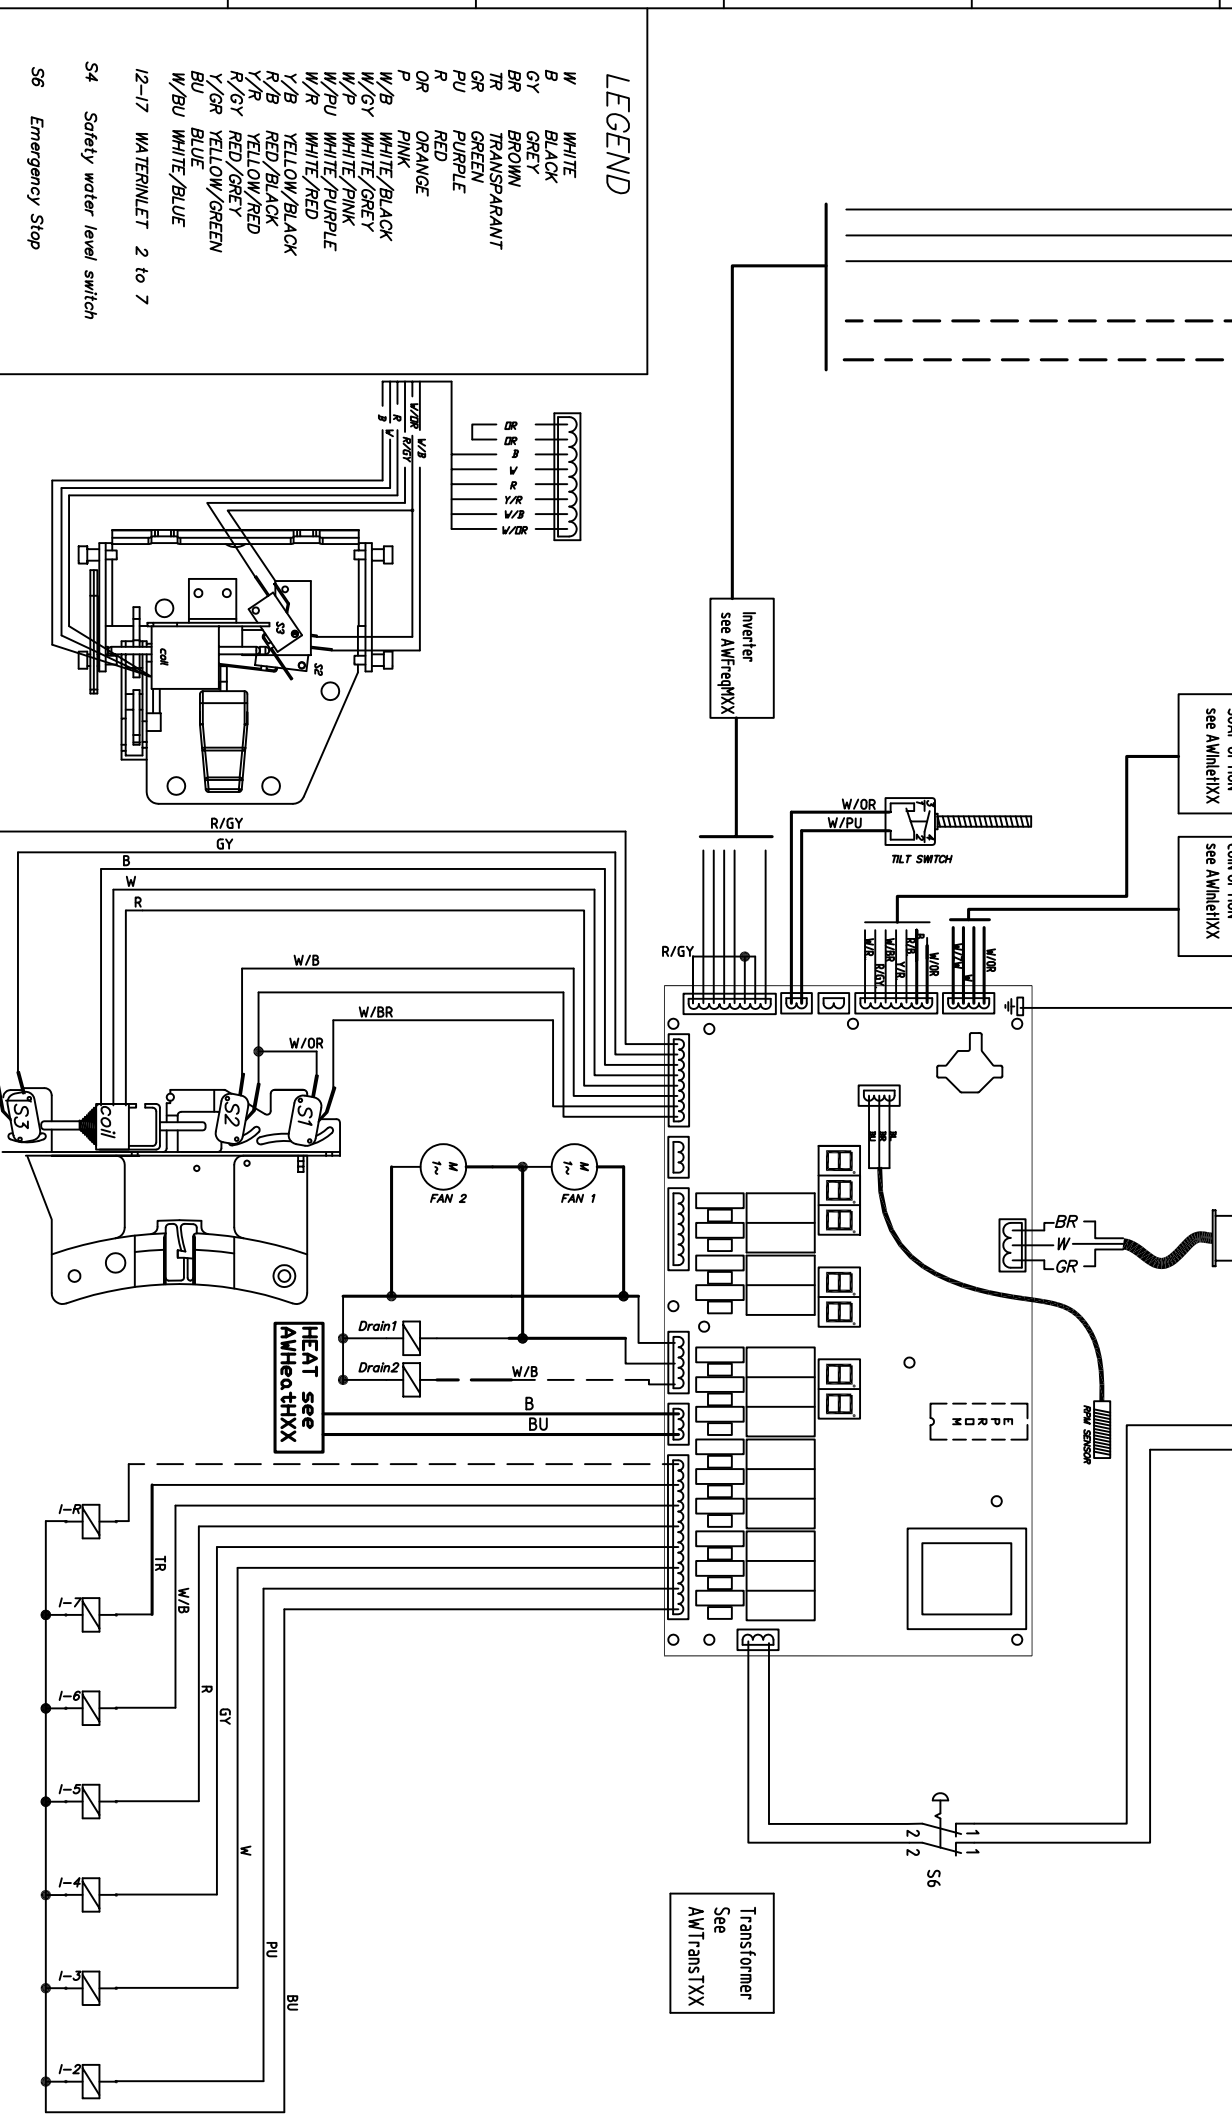

1 2 3 4 5 6 7 8

29/01/08	Micro-20	HDH
Alliance International bvba Nieuwstraat 146 B-8560 Wevelgem t : +32 56 41 20 54 f : +32 56 41 86 74 www.alliance.be		Inverter
		AW control
		M01