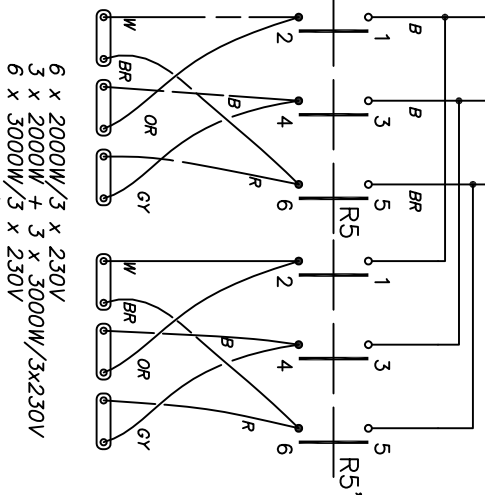

12-17 WATERINLET 2 to 7

S4 Safety water level switch

S6 Emergency Stop

29/01/08	Micro20-PS40F-Sigma	H0H
		Heat
		H01
Alliance International bvba Nieuwstraat 146 B-8560 Wevelgem t : +32 56 41 20 54 f : +32 56 41 86 74 www.alliance-laundry.com		

R5 heating relay
 Rst steam relay
 S7 steam/heat switch
 HF 455-575-730-900.
 R5-R5'-R5"
 S7 steam/heat switch
 27 KW = 3x 9 KW
 36 KW = 3x 12 KW

LEGEND

- W WHITE
- B BLACK
- GY GREY
- BR BROWN
- TR TRANSPARANT
- GR GREEN
- PU PURPLE
- R RED
- OR ORANGE
- P PINK
- W/B WHITE/BLACK
- W/GY WHITE/GREY
- W/P WHITE/PINK
- W/PU WHITE/PURPLE
- W/R WHITE/RED
- Y/B YELLOW/BLACK
- R/B RED/BLACK
- Y/R YELLOW/RED
- R/GY RED/GREY
- Y/OR YELLOW/GREEN
- BU BLUE
- W/BU WHITE/BLUE