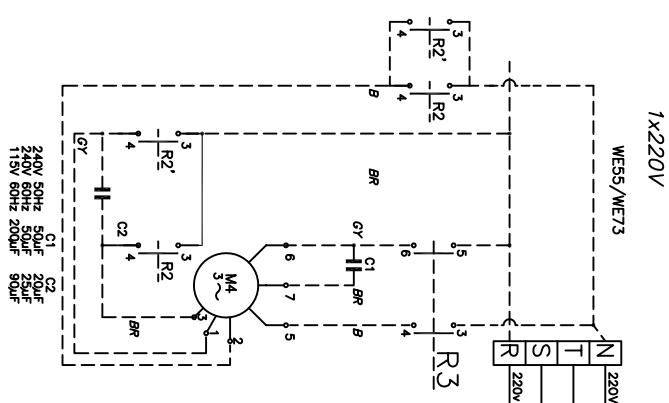

29/01/08

Micro20-PS4LF-Sigma

Alliance International bvba
Nieuwstraat 146
B-8560 Wevelgem
t : +32 56 41 20 54
f : +32 56 41 86 74
www.alliance-laundry.com

HDH
MOTOR

AW Freq
N01