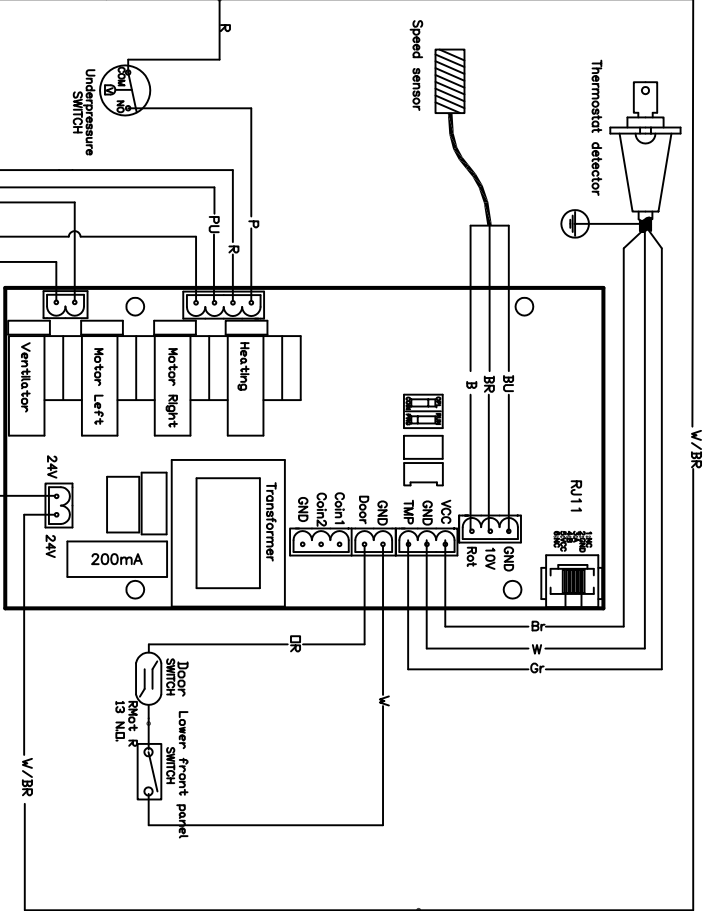

31/01/08	DX3	HDH
		Electrical
Alliance International bvba Nieuwstraat 146 B-8550 Wevelgem		AD Control
t : +32 56 41 20 54 f : +32 56 41 86 74 www.alliance.be		DE01

LEGEND

- W WHITE
 - B BLACK
 - GY GREY
 - BR BROWN
 - TR TRANSPARANT
 - GR GREEN
 - PU PURPLE
 - R RED
 - OR ORANGE
 - P PINK
 - W/B WHITE/BLACK
 - W/GY WHITE/GREY
 - W/P WHITE/PINK
 - W/PU WHITE/PURPLE
 - W/R WHITE/RED
 - Y/B YELLOW/BLACK
 - R/B RED/BLACK
 - Y/R YELLOW/RED
 - R/GY RED/GREY
 - Y/GR YELLOW/GREEN
 - BU BLUE
 - W/BU WHITE/BLUE
- 12-17 WATERINLET 2 to 7
- S4 Safety water level switch
- S6 Emergency Stop

12-17 WATERINLET 2 to 7

S4 Safety water level switch

S6 Emergency Stop

F

E

D

C

B