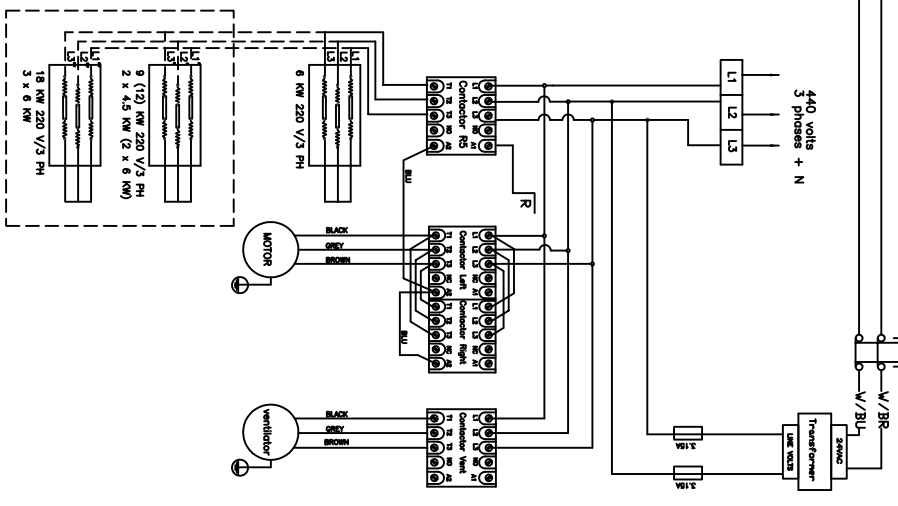

31/01/08	HDH
Alliance International bvba Nieuwstraat 146 B-8550 Wevelgem	
T : +32 56 41 20 54 F : +32 56 41 86 74 WWW.ALLIANCE.SYS	
Transfo 440 Volt ADTransfo T 01	

LEGEND

1. W WHITE
   - B BLACK
   - GY GREY
   - BR BROWN
   - TR TRANSPARENT
   - GR GREEN
   - PU PURPLE
   - R RED
   - OR ORANGE
   - P PINK
   - W/B WHITE/BLACK
   - W/GY WHITE/GREY
   - W/P WHITE/PINK
   - W/PU WHITE/PURPLE
   - W/R WHITE/RED
   - Y/B YELLOW/BLACK
   - Y/R YELLOW/RED
   - R/GY RED/GREY
   - Y/OR YELLOW/GREEN
   - BL BLUE
   - W/BU WHITE/BLUE
- 12-17 WATERINLET 2 to 7
3. S4 Safety water level switch
4. S6 Emergency Stop