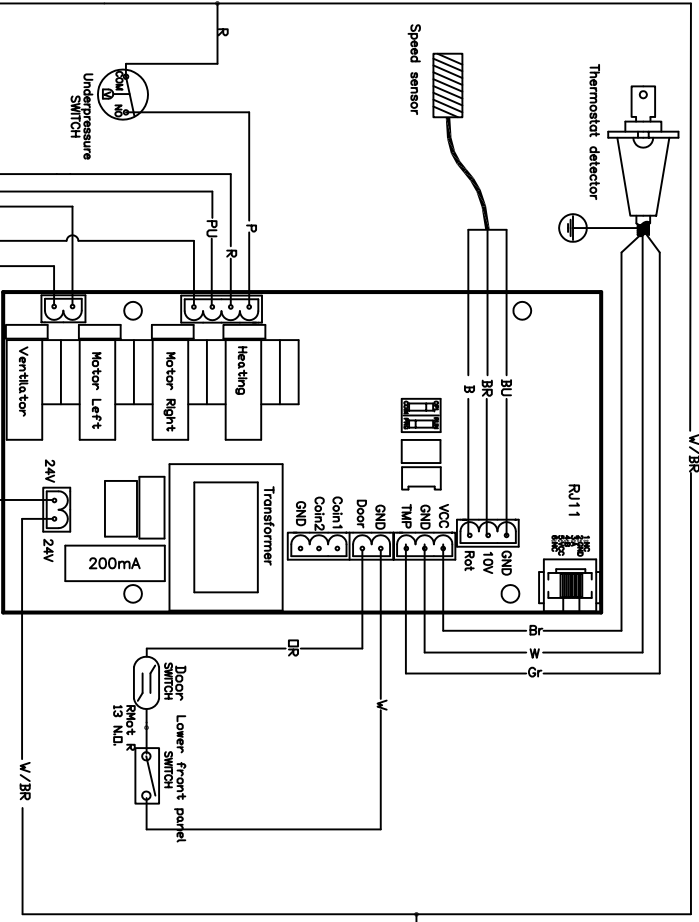

12-17 WATERINLET 2 to 7

S4 Safety water level switch

S6 Emergency Stop

F

E

D

C

B

A

31/01/08	DX3	HDH
		Gaz
Alliance International bvba Nieuwstraat 146 B-8560 Wevelgem t : +32 56 41 20 54 f : +32 56 41 86 74 www.alliance-laundry.com		ADControl DG01

LEGEND

W	WHITE
B	BLACK
GY	GREY
BR	BROWN
TR	TRANSPARANT
GR	GREEN
PU	PURPLE
R	RED
OR	ORANGE
P	PINK
W/B	WHITE/BLACK
W/GY	WHITE/GREY
W/P	WHITE/PINK
W/PU	WHITE/PURPLE
W/R	WHITE/RED
Y/B	YELLOW/BLACK
R/B	RED/BLACK
Y/R	YELLOW/RED
R/GY	RED/GREY
Y/GR	YELLOW/GREEN
BU	BLUE
W/BU	WHITE/BLUE

12-17 WATERINLET 2 to 7

S4 Safety water level switch

S6 Emergency Stop

31/01/08	DX3	HDH
		Steam
Alliance International bvba Nieuwstraat 146 B-8550 Wevelgem		ADControl DS01
t : +32 56 41 20 54 f : +32 56 41 86 74 www.alliance.be		