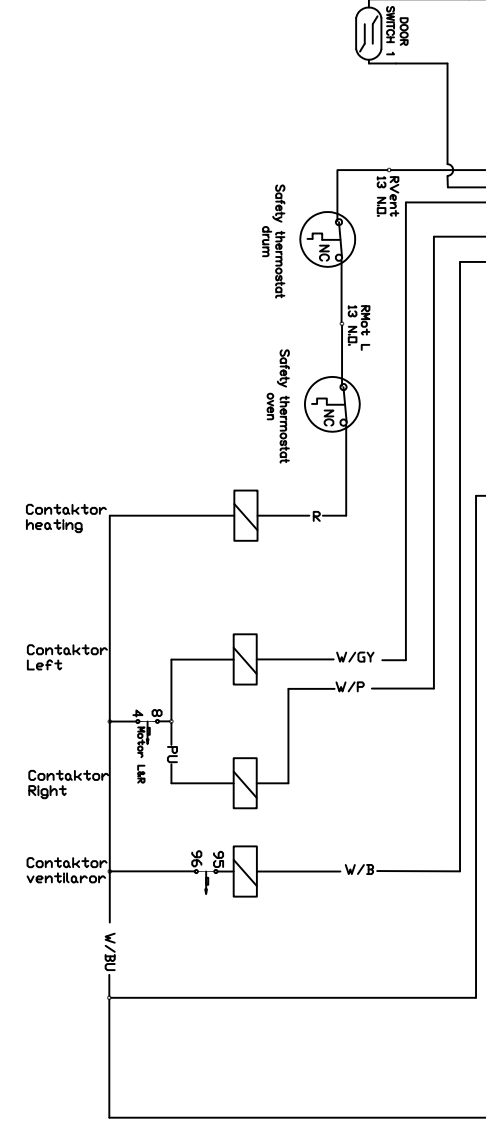

31/01/08	DX3	HDH
		Electrical
Alliance International bvba Nieuwstraat 146 B-8550 Wevelgem		AD Control
t : +32 56 41 20 54 f : +32 56 41 86 74 www.alliance.be		DE01

LEGEND

- W WHITE
 - B BLACK
 - GY GREY
 - BR BROWN
 - TR TRANSPARANT
 - GR GREEN
 - PU PURPLE
 - R RED
 - OR ORANGE
 - P PINK
 - W/B WHITE/BLACK
 - W/GY WHITE/GREY
 - W/P WHITE/PINK
 - W/PU WHITE/PURPLE
 - W/R WHITE/RED
 - Y/B YELLOW/BLACK
 - R/B RED/BLACK
 - Y/R YELLOW/RED
 - R/GY RED/GREY
 - Y/GR YELLOW/GREEN
 - BU BLUE
 - W/BU WHITE/BLUE
- 12-17 WATERINLET 2 to 7
- S4 Safety water level switch
- S6 Emergency Stop

12-17 WATERINLET 2 to 7

S4 Safety water level switch

S6 Emergency Stop

F

E

D

C

B