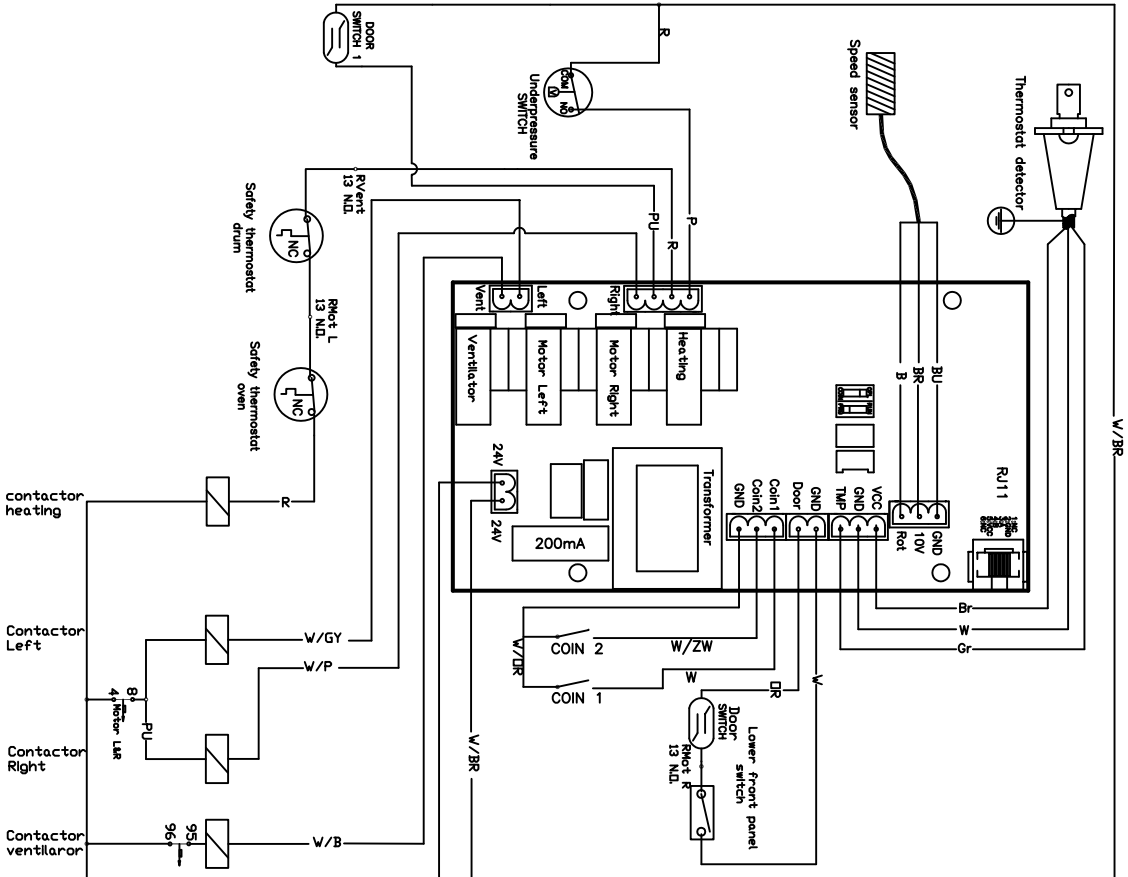

31/01/08	DX3	AD Coin
		COIN
Alliance International bvba Nieuwstraat 146 B-8560 Wervelgem t : +32 56 41 20 54 f : +32 56 41 86 74 0090 41100505 00		C01

LEGEND

- W WHITE
- B BLACK
- GY GREY
- BR BROWN
- TR TRANS-ORANJANT
- GR GREEN
- PU PURPLE
- R RED
- OR ORANGE
- P PINK
- W/B WHITE/BLACK
- W/GY WHITE/GREY
- W/P WHITE/PINK
- W/PU WHITE/PURPLE
- W/R WHITE/RED
- Y/B YELLOW/BLACK
- Y/R YELLOW/RED
- R/GY RED/GREY
- Y/GR YELLOW/GREEN
- BU BLUE
- W/BU WHITE/BLUE

12-17 WATERINLET 2 to 7

S4 Safety water level switch

S6 Emergency Stop

F

E

D

C

B

A