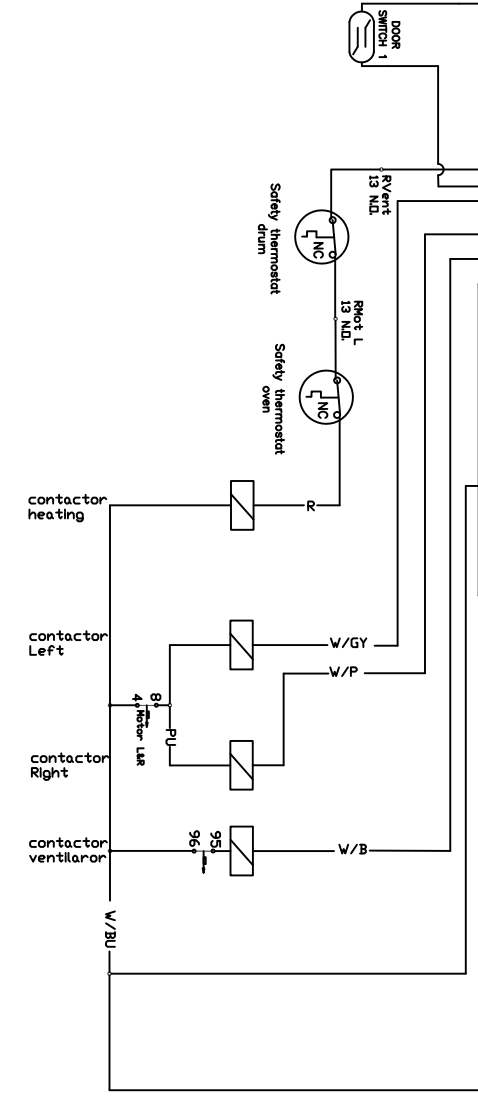

31/01/08	HDH
Alliance International bvba Nieuwstraat 146 B-8550 Wevelgem	
T : +32 56 41 20 54 F : +32 56 41 86 74 WWW.ALLIANCE.SYS	
Transfo 440 Volt ADTransfo T 01	

LEGEND

1. W WHITE
   - B BLACK
   - GY GREY
   - BR BROWN
   - TR TRANSPARENT
   - GR GREEN
   - PU PURPLE
   - R RED
   - OR ORANGE
   - P PINK
   - W/B WHITE/BLACK
   - W/GY WHITE/GREY
   - W/P WHITE/PINK
   - W/PU WHITE/PURPLE
   - W/R WHITE/RED
   - Y/B YELLOW/BLACK
   - Y/R YELLOW/RED
   - R/GY RED/GREY
   - Y/OR YELLOW/GREEN
   - BL BLUE
   - W/BU WHITE/BLUE
- 12-17 WATERINLET 2 to 7
3. S4 Safety water level switch
4. S6 Emergency Stop