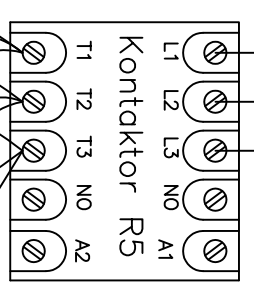

31/01/08	Electrical heating	HDH
Alliance International bvba Nieuwstraat 146 B-8560 Wevelgem		
t : +32 56 41 20 54 f : +32 56 41 86 74 www.alliance-laundry.com		
Adelec		
E01