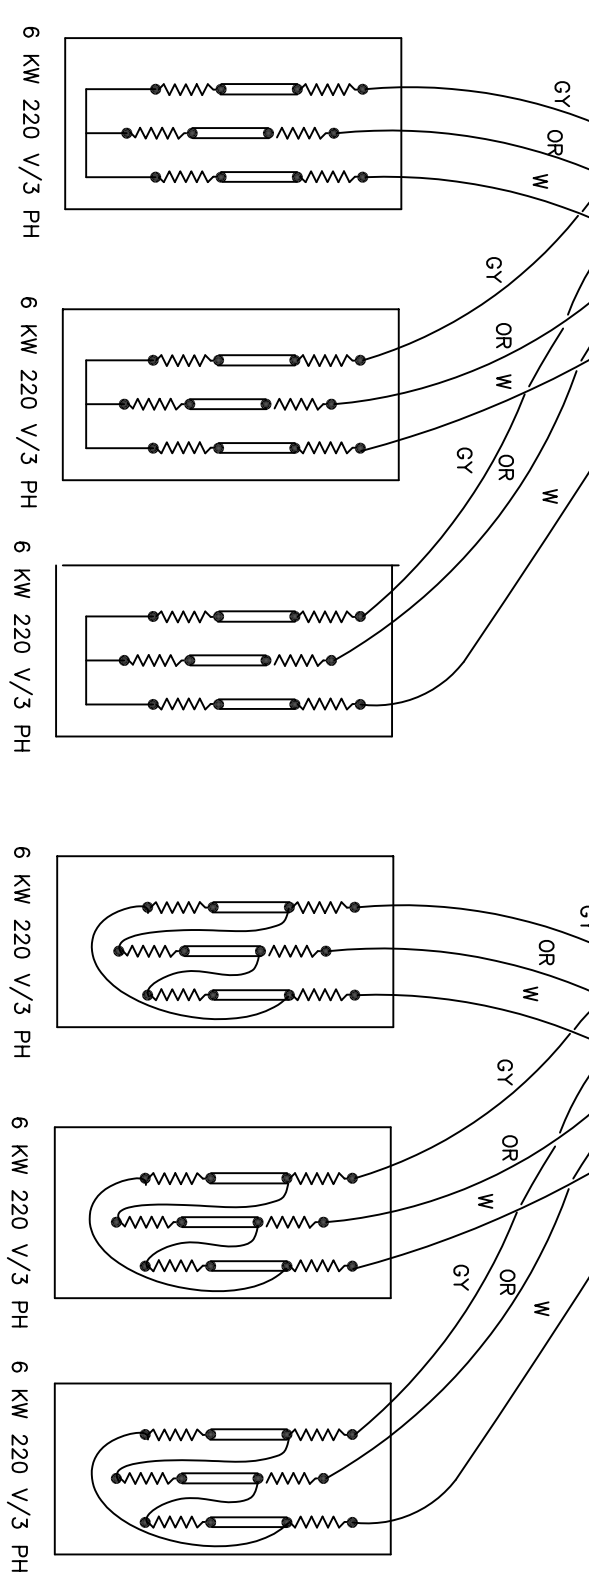

LEGEND

- W WHITE
- B BLACK
- GY GREY
- BR BROWN
- TR TRANSPARANT
- GR GREEN
- PU PURPLE
- R RED
- OR ORANGE
- P PINK
- W/B WHITE/BLACK
- W/GY WHITE/GREY
- W/P WHITE/PINK
- W/PU WHITE/PURPLE
- W/R WHITE/RED
- Y/B YELLOW/BLACK
- R/B RED/BLACK
- Y/R YELLOW/RED
- R/GY RED/GREY
- Y/OR YELLOW/GREEN
- BU BLUE
- W/BU WHITE/BLUE
- 12-17 WATERINLET 2 to 7
- S4 Safety water level switch
- S6 Emergency Stop