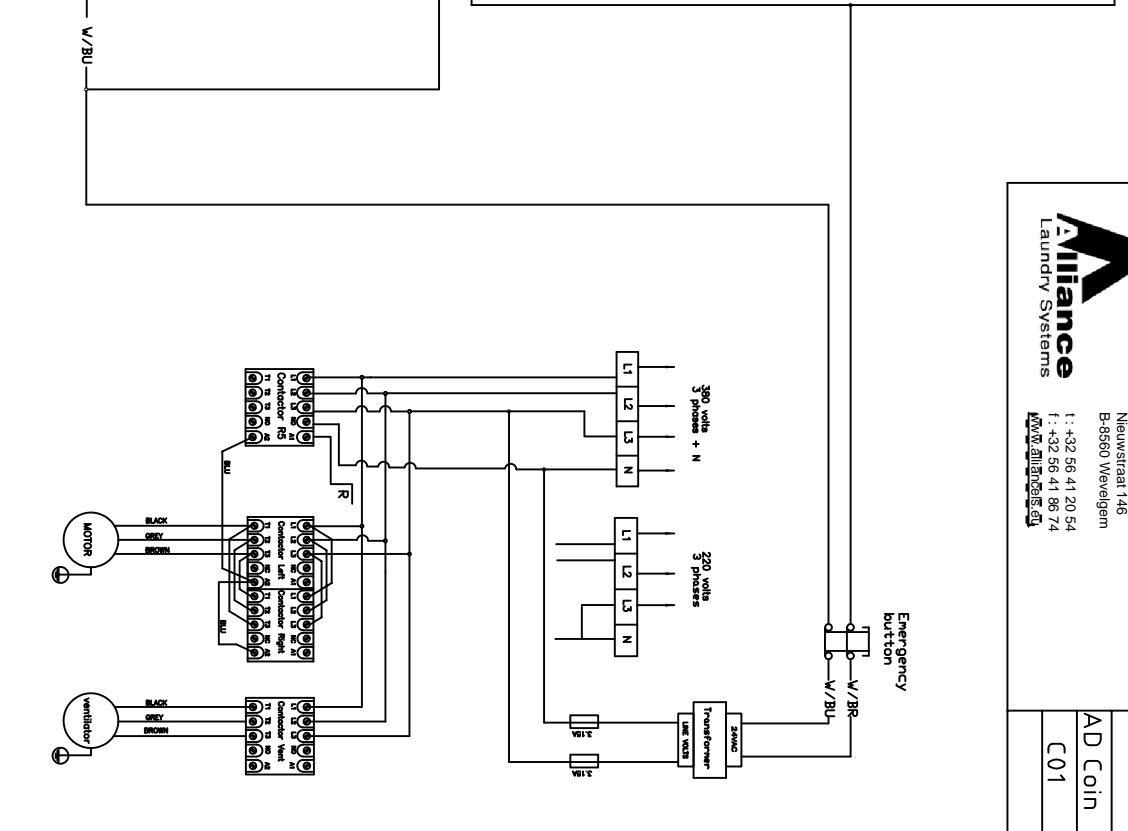

31/01/08	DX3	AD Coin
		COIN
Alliance International bvba Nieuwstraat 146 B-8560 Wervelgem t : +32 56 41 20 54 f : +32 56 41 86 74 0090 41100505 00		C01

LEGEND

- W WHITE
- B BLACK
- GY GREY
- BR BROWN
- TR TRANS-ORANJANT
- GR GREEN
- PU PURPLE
- R RED
- OR ORANGE
- P PINK
- W/B WHITE/BLACK
- W/GY WHITE/GREY
- W/P WHITE/PINK
- W/PU WHITE/PURPLE
- W/R WHITE/RED
- Y/B YELLOW/BLACK
- Y/R YELLOW/RED
- R/GY RED/GREY
- Y/GR YELLOW/GREEN
- BU BLUE
- W/BU WHITE/BLUE

12-17 WATERINLET 2 to 7

S4 Safety water level switch

S6 Emergency Stop

F

E

D

C

B

A