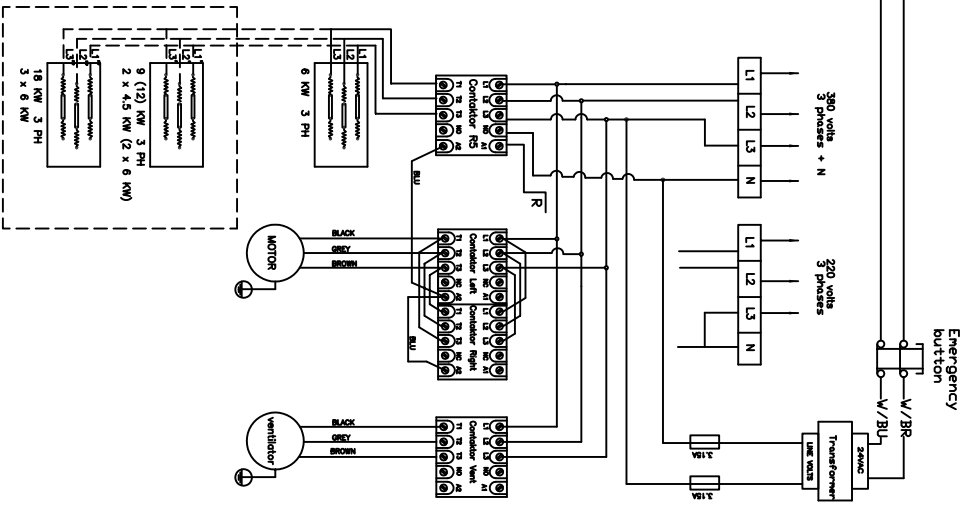

31/01/08	DX3	HDH
		Electrical
Alliance International bvba Nieuwstraat 146 B-8550 Wevelgem		AD Control
t : +32 56 41 20 54 f : +32 56 41 86 74 www.alliance.be		DE01

LEGEND

- W WHITE
 - B BLACK
 - GY GREY
 - BR BROWN
 - TR TRANSPARANT
 - GR GREEN
 - PU PURPLE
 - R RED
 - OR ORANGE
 - P PINK
 - W/B WHITE/BLACK
 - W/GY WHITE/GREY
 - W/P WHITE/PINK
 - W/PU WHITE/PURPLE
 - W/R WHITE/RED
 - Y/B YELLOW/BLACK
 - R/B RED/BLACK
 - Y/R YELLOW/RED
 - R/GY RED/GREY
 - Y/GR YELLOW/GREEN
 - BU BLUE
 - W/BU WHITE/BLUE
- 12-17 WATERINLET 2 to 7
- S4 Safety water level switch
- S6 Emergency Stop