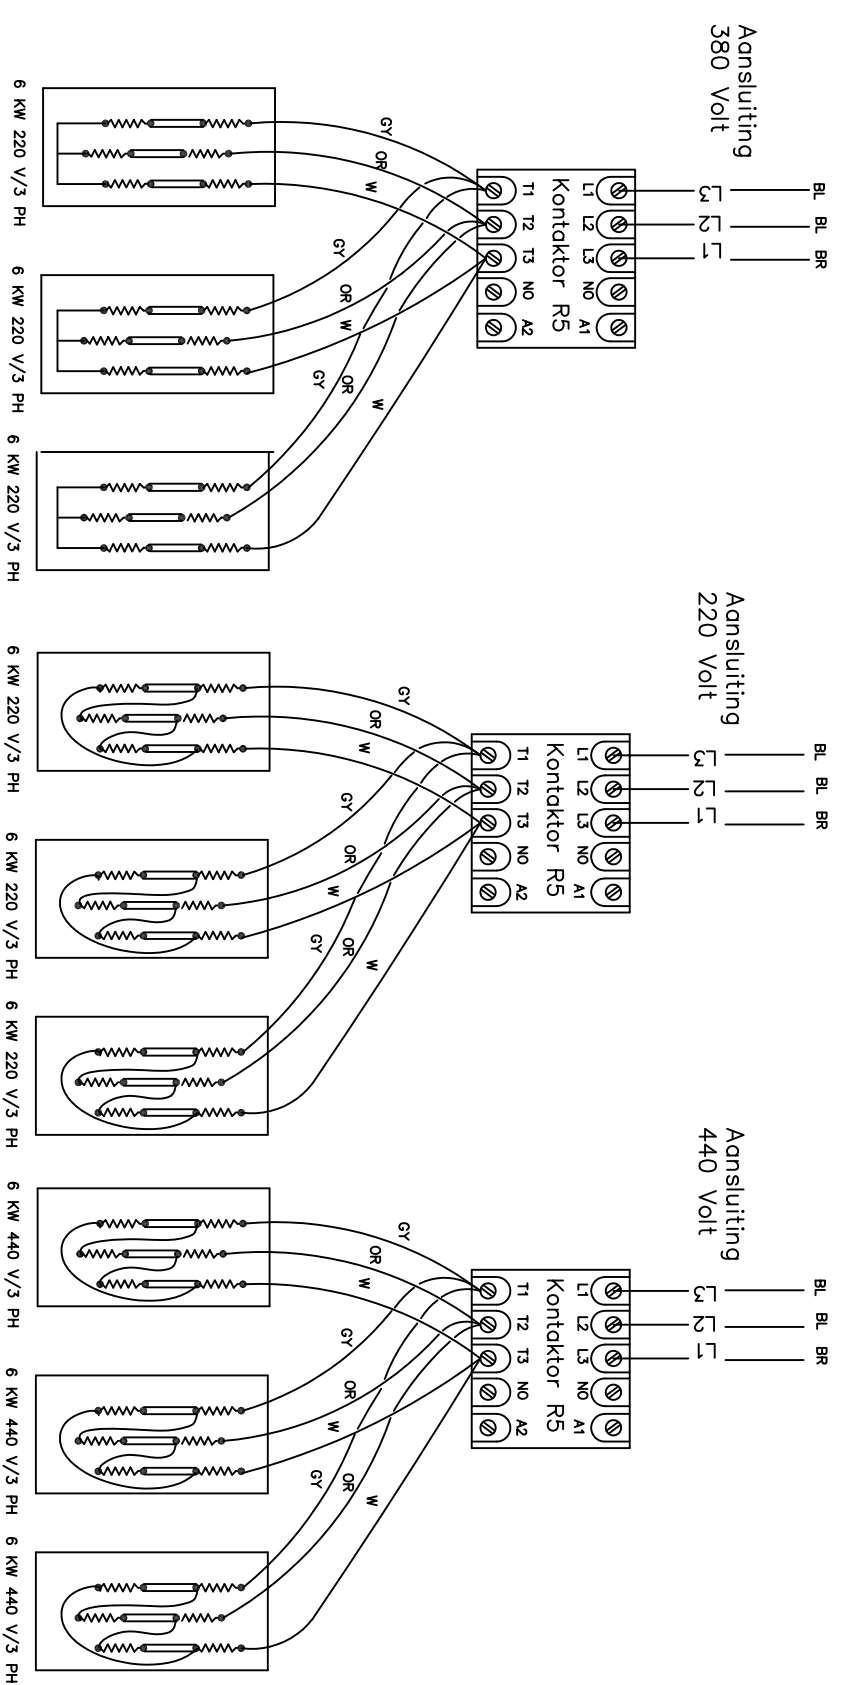

04/10/08	Electrical heating	HDH
		Alliance International bvba Nieuwstraat 146 B-8560 Wevelgem T : +32 56 41 20 54 F : +32 56 41 86 74
		Adelec
		E02

Aansluiting
380 Volt

BL BL BR

Aansluiting
220 Volt

BL BL BR

Aansluiting
440 Volt

BL BL BR

LEGEND

- W WHITE
- B BLACK
- GY GREY
- BR BROWN
- TR TRANSPARANT
- GR GREEN
- PU PURPLE
- R RED
- OR ORANGE
- P PINK
- W/B WHITE/BLACK
- W/GY WHITE/GREY
- W/P WHITE/PINK
- W/PU WHITE/PURPLE
- W/R WHITE/RED
- Y/B YELLOW/BLACK
- R/B RED/BLACK
- Y/R YELLOW/RED
- R/GY RED/GREY
- Y/GR YELLOW/GREEN
- BU BLUE
- W/BU WHITE/BLUE

12-17 WATERINLET 2 to 7

S4 Safety water level switch

S6 Emergency Stop