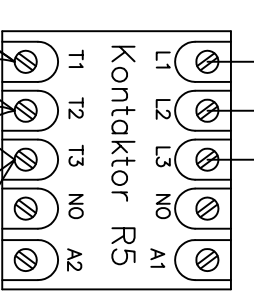

31/01/08	Electrical heating	HDH
Alliance International bvba Nieuwstraat 146 B-8560 Wevelgem		
t : +32 56 41 20 54 f : +32 56 41 86 74 www.alliance-laundry.com		
Adelec		
E01