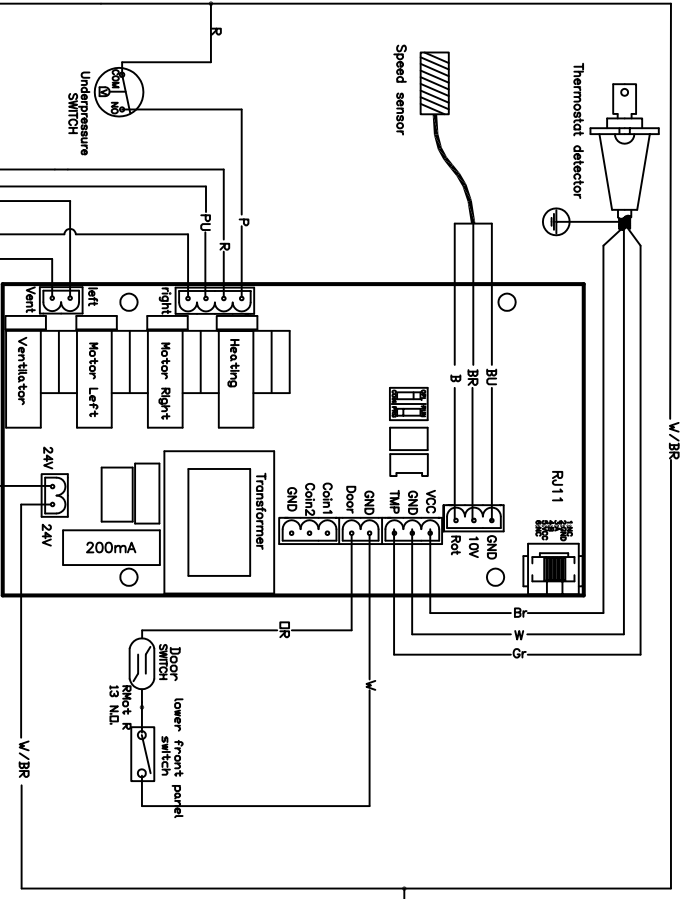

31/01/08	HDH
Alliance International bvba Nieuwstraat 146 B-8550 Wevelgem	
T : +32 56 41 20 54 F : +32 56 41 86 74 WWW.ALLIANCE.SYS	
Transfo 440 Volt ADTransfo T 01	

LEGEND

1. W WHITE
   - B BLACK
   - GY GREY
   - BR BROWN
   - TR TRANSPARENT
   - GR GREEN
   - PU PURPLE
   - R RED
   - OR ORANGE
   - P PINK
   - W/B WHITE/BLACK
   - W/GY WHITE/GREY
   - W/P WHITE/PINK
   - W/PU WHITE/PURPLE
   - W/R WHITE/RED
   - Y/B YELLOW/BLACK
   - Y/R YELLOW/RED
   - R/GY RED/GREY
   - Y/OR YELLOW/GREEN
   - BL BLUE
   - W/BU WHITE/BLUE
- 12-17 WATERINLET 2 to 7
3. S4 Safety water level switch
4. S6 Emergency Stop