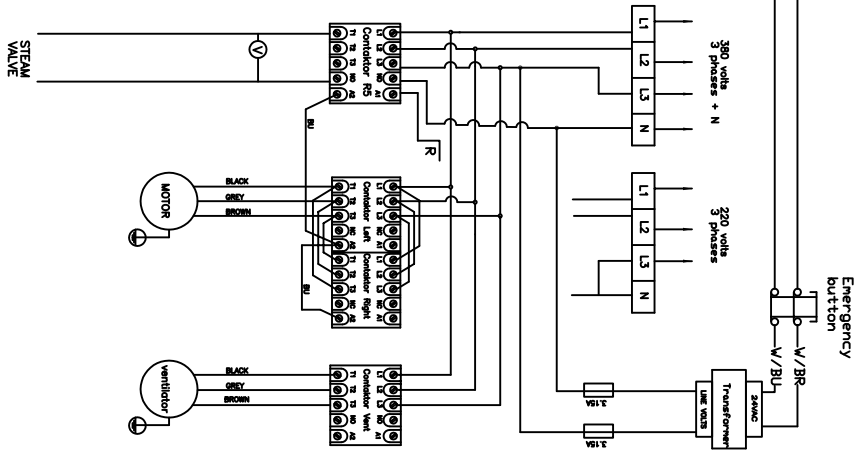

31/01/08	DX3	HDH
		Steam
Alliance International bvba Nieuwstraat 146 B-8550 Wevelgem		ADControl DS01
t : +32 56 41 20 54 f : +32 56 41 86 74 www.alliance.be		

LEGEND

W	WHITE
B	BLACK
GY	GREY
BR	BROWN
TR	TRANSPARANT
GR	GREEN
PU	PURPLE
R	RED
OR	ORANGE
P	PINK
W/B	WHITE/BLACK
W/GY	WHITE/GREY
W/P	WHITE/PINK
W/PU	WHITE/PURPLE
W/R	WHITE/RED
Y/B	YELLOW/BLACK
R/B	RED/BLACK
Y/R	YELLOW/RED
R/GY	RED/GREY
Y/GR	YELLOW/GREEN
BU	BLUE
W/BU	WHITE/BLUE

12-17	WATERINLET 2 to 7
S4	Safety water level switch
S6	Emergency Stop