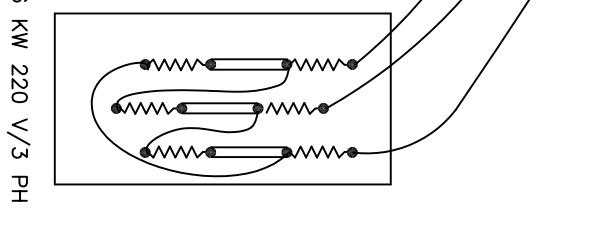

A

31/01/08	Electrical heating	HDH
		
Alliance International bvba Nieuwstraat 146 B-8550 Wevelgem		
t : +32 56 41 20 54 f : +32 56 41 86 74 www.alliance-laundry.com		
Adelec		
E01		

LEGEND

- W WHITE
- B BLACK
- GY GREY
- BR BROWN
- TR TRANSPARANT
- GR GREEN
- PU PURPLE
- R RED
- OR ORANGE
- P PINK
- W/B WHITE/BLACK
- W/GY WHITE/GREY
- W/P WHITE/PINK
- W/PU WHITE/PURPLE
- W/R WHITE/RED
- Y/B YELLOW/BLACK
- R/B RED/BLACK
- Y/R YELLOW/RED
- R/GY RED/GREY
- Y/OR YELLOW/GREEN
- BU BLUE
- W/BU WHITE/BLUE
- 12-17 WATERINLET 2 to 7
- S4 Safety water level switch
- S6 Emergency Stop