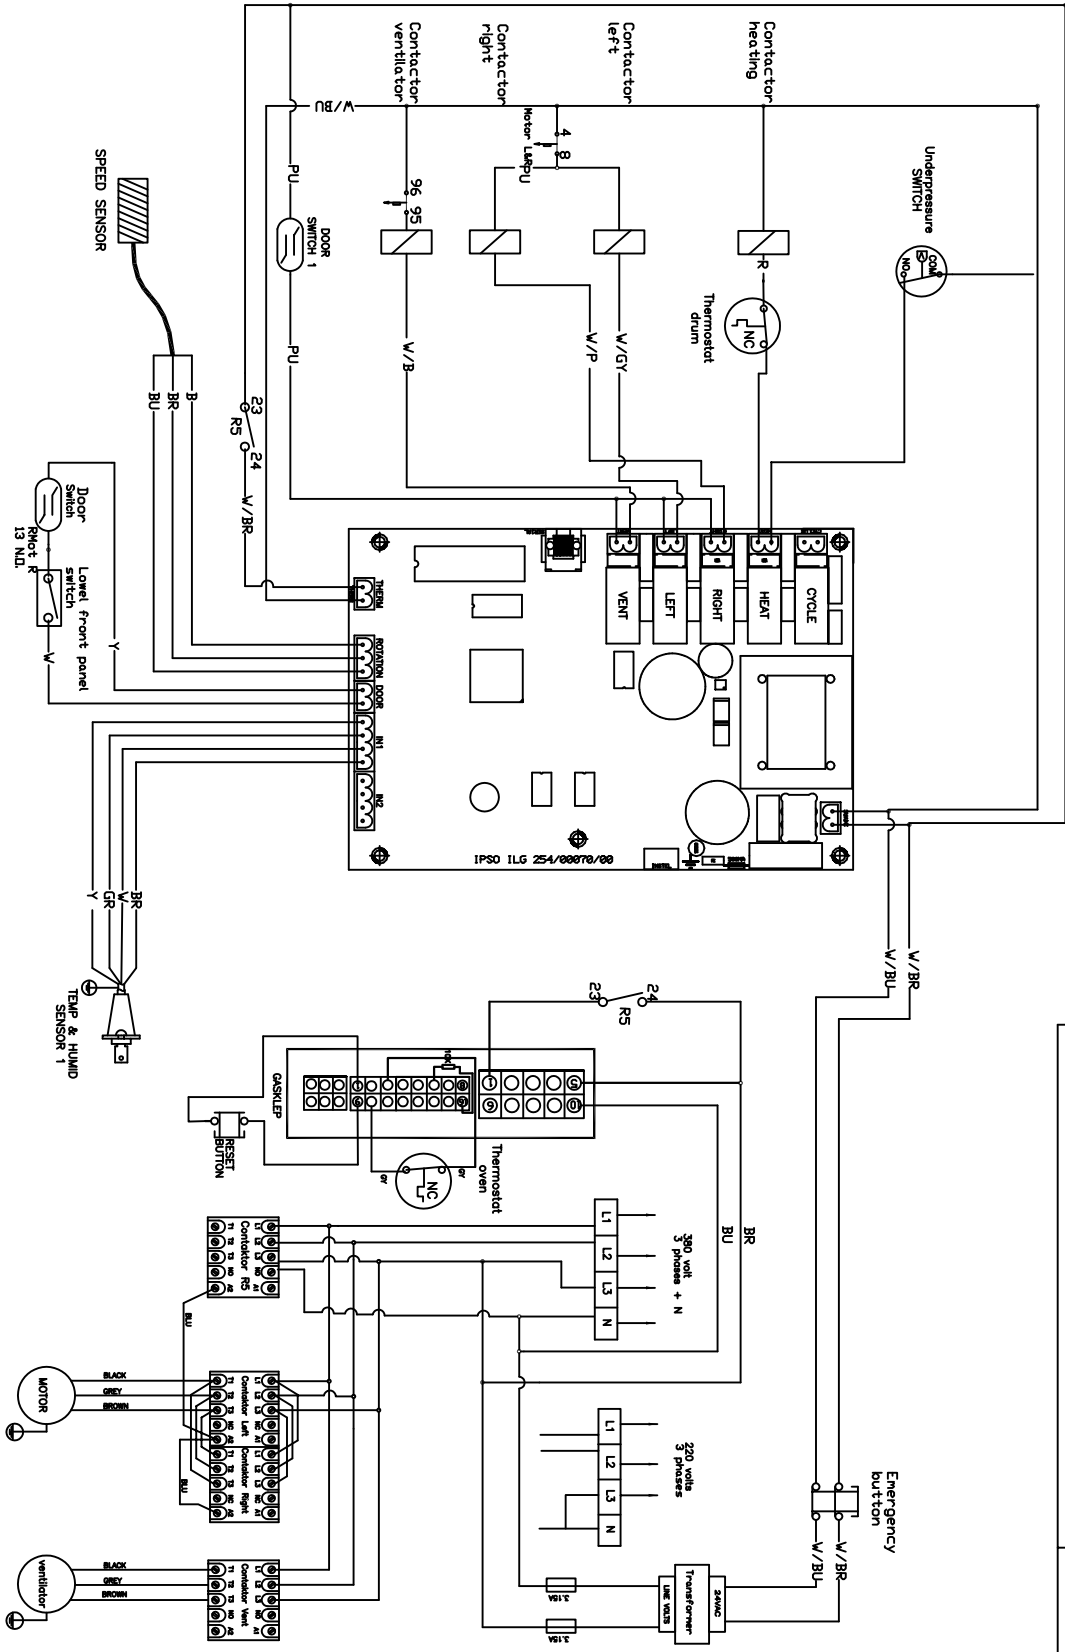

12-17 WATERINLET 2 to 7

S4 Safety water level switch

31/01/08	PRO-HC	HDH
		GAZ
Alliance International bvba Nieuwstraat 146 B-8560 Wevergem I : +32 56 41 20 54 F : +32 86 41 86 74 www.alliances.be		ADControl PG01

LEGEND

- W WHITE
- B BLACK
- GY GREY
- BR BROWN
- TR TRANSPARENT
- GR GREEN
- PU PURPLE
- R RED
- OR ORANGE
- P PINK
- W/B WHITE/BLACK
- W/GY WHITE/GREY
- W/P WHITE/PINK
- W/PU WHITE/PURPLE
- W/R WHITE/RED
- Y/B YELLOW/BLACK
- R/B RED/BLACK
- Y/R YELLOW/RED
- Y/GY YELLOW/GREY
- Y/GR YELLOW/GREEN
- BU BLUE
- W/BU WHITE/BLUE

12-17 WATERINLET 2 to 7

S4 Safety water level switch

S6 Emergency Stop

F

E

D

C

B

- 12-17 WATERINLET 2 to 7
- S4 Safety water level switch
- S6 Emergency Stop