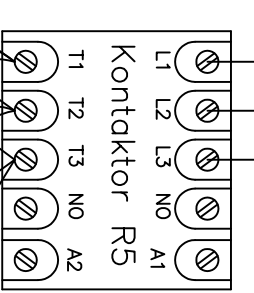

12-17 WATERINLET 2 to 7

S4 Safety water level switch

S6 Emergency Stop

F

E

D

C

B

A

31/01/08	Electrical heating	HDH
		
Alliance International bvba Nieuwstraat 146 B-8550 Wevelgem		
t : +32 56 41 20 54 f : +32 56 41 86 74 www.alliance-laundry.com		
Adelec		
E01		

LEGEND

- W WHITE
- B BLACK
- GY GREY
- BR BROWN
- TR TRANSPARANT
- GR GREEN
- PU PURPLE
- R RED
- OR ORANGE
- P PINK
- W/B WHITE/BLACK
- W/GY WHITE/GREY
- W/P WHITE/PINK
- W/PU WHITE/PURPLE
- W/R WHITE/RED
- Y/B YELLOW/BLACK
- R/B RED/BLACK
- Y/R YELLOW/RED
- R/GY RED/GREY
- Y/OR YELLOW/GREEN
- BU BLUE
- W/BU WHITE/BLUE
- 12-17 WATERINLET 2 to 7
- S4 Safety water level switch
- S6 Emergency Stop