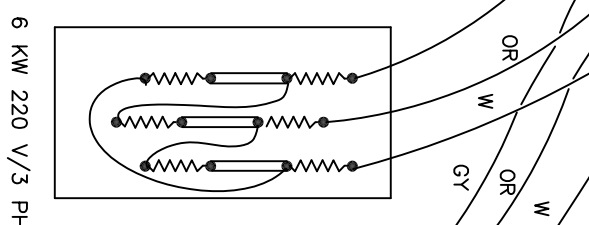

12-17 WATERINLET 2 to 7

S4 Safety water level switch

S6 Emergency Stop

F

E

D

C

B

A

31/01/08	Electrical heating	HDH
		
Alliance International bvba Nieuwstraat 146 B-8550 Wevelgem		
t : +32 56 41 20 54 f : +32 56 41 86 74 www.alliance-laundry.com		
Adelec		
E01		

LEGEND

- W WHITE
- B BLACK
- GY GREY
- BR BROWN
- TR TRANSPARANT
- GR GREEN
- PU PURPLE
- R RED
- OR ORANGE
- P PINK
- W/B WHITE/BLACK
- W/GY WHITE/GREY
- W/P WHITE/PINK
- W/PU WHITE/PURPLE
- W/R WHITE/RED
- Y/B YELLOW/BLACK
- R/B RED/BLACK
- Y/R YELLOW/RED
- R/GY RED/GREY
- Y/OR YELLOW/GREEN
- BU BLUE
- W/BU WHITE/BLUE
- 12-17 WATERINLET 2 to 7
- S4 Safety water level switch
- S6 Emergency Stop