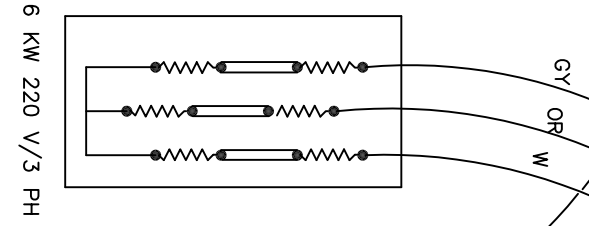

12-17 WATERINLET 2 to 7

S4 Safety water level switch

S6 Emergency Stop

F

E

D

C

B

A

31/01/08	Electrical heating	HDH
		
Alliance International bvba Nieuwstraat 146 B-8550 Wevelgem		
t : +32 56 41 20 54 f : +32 56 41 86 74 www.alliance-laundry.com		
Adelec		
E01		

LEGEND

- W WHITE
- B BLACK
- GY GREY
- BR BROWN
- TR TRANSPARANT
- GR GREEN
- PU PURPLE
- R RED
- OR ORANGE
- P PINK
- W/B WHITE/BLACK
- W/GY WHITE/GREY
- W/P WHITE/PINK
- W/PU WHITE/PURPLE
- W/R WHITE/RED
- Y/B YELLOW/BLACK
- R/B RED/BLACK
- Y/R YELLOW/RED
- R/GY RED/GREY
- Y/OR YELLOW/GREEN
- BU BLUE
- W/BU WHITE/BLUE
- 12-17 WATERINLET 2 to 7
- S4 Safety water level switch
- S6 Emergency Stop