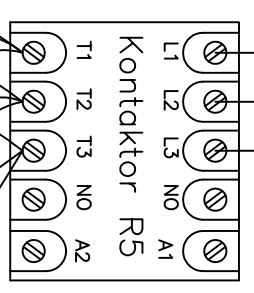

12-17 WATERINLET 2 to 7

S4 Safety water level switch

S6 Emergency Stop

F

E

D

C

B

A

31/01/08	Electrical heating	HDH
		
Alliance International bvba Nieuwstraat 146 B-8550 Wevelgem		
t : +32 56 41 20 54 f : +32 56 41 86 74 www.alliance-laundry.com		
Adelec		
E01		

LEGEND

- W WHITE
- B BLACK
- GY GREY
- BR BROWN
- TR TRANSPARANT
- GR GREEN
- PU PURPLE
- R RED
- OR ORANGE
- P PINK
- W/B WHITE/BLACK
- W/GY WHITE/GREY
- W/P WHITE/PINK
- W/PU WHITE/PURPLE
- W/R WHITE/RED
- Y/B YELLOW/BLACK
- R/B RED/BLACK
- Y/R YELLOW/RED
- R/GY RED/GREY
- Y/OR YELLOW/GREEN
- BU BLUE
- W/BU WHITE/BLUE
- 12-17 WATERINLET 2 to 7
- S4 Safety water level switch
- S6 Emergency Stop