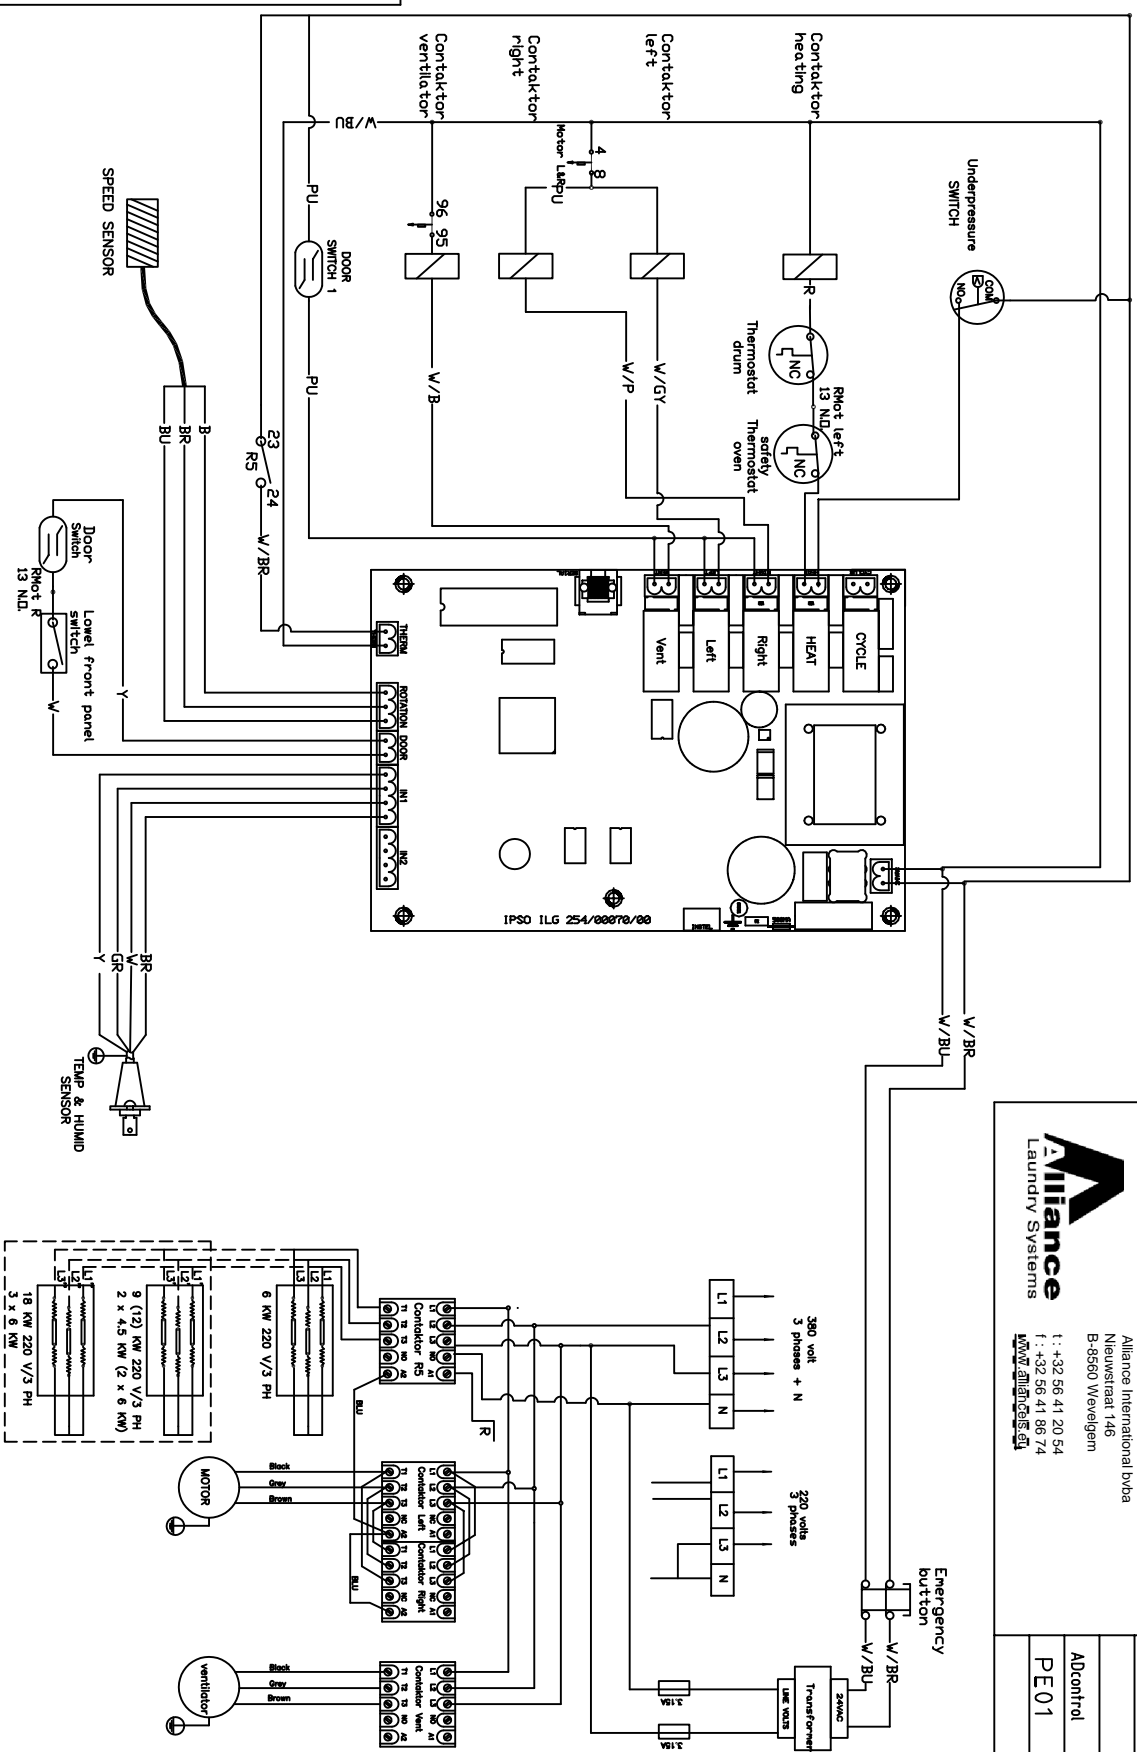

31/01/08	PRO-HC
Alliance International bvba Nieuwstraat 146 B-3560 Wellegem Belgium T: +32 56 41 20 54 F: +32 56 41 86 74 WWW.ALLIANCEBEL.COM	
HDH	/
Electrical	
ADcontrol	
PE01	

LEGEND

- W WHITE
- B BLACK
- GY GREY
- BR BROWN
- TR TRANSPARENT
- GR GREEN
- PU PURPLE
- R RED
- OR ORANGE
- P PINK
- W/B WHITE/BLACK
- W/GY WHITE/GREY
- W/P WHITE/PINK
- W/R WHITE/PURPLE
- W/PU WHITE/PURPLE
- Y/B YELLOW/BLACK
- R/B RED/BLACK
- Y/R YELLOW/RED
- R/GY RED/GREY
- Y/GR YELLOW/GREEN
- BU BLUE
- W/BU WHITE/BLUE

12-17 WATERINLET 2 to 7

S4 Safety water level switch