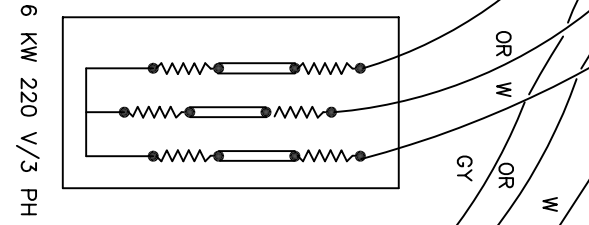

12-17 WATERINLET 2 to 7

S4 Safety water level switch

S6 Emergency Stop

F

E

D

C

B

A

31/01/08	Electrical heating	HDH
		
Alliance International bvba Nieuwstraat 146 B-8550 Wevelgem		
t : +32 56 41 20 54 f : +32 56 41 86 74 www.alliance-laundry.com		
Adelec		
E01		

LEGEND

- W WHITE
- B BLACK
- GY GREY
- BR BROWN
- TR TRANSPARANT
- GR GREEN
- PU PURPLE
- R RED
- OR ORANGE
- P PINK
- W/B WHITE/BLACK
- W/GY WHITE/GREY
- W/P WHITE/PINK
- W/PU WHITE/PURPLE
- W/R WHITE/RED
- Y/B YELLOW/BLACK
- R/B RED/BLACK
- Y/R YELLOW/RED
- R/GY RED/GREY
- Y/OR YELLOW/GREEN
- BU BLUE
- W/BU WHITE/BLUE
- 12-17 WATERINLET 2 to 7
- S4 Safety water level switch
- S6 Emergency Stop