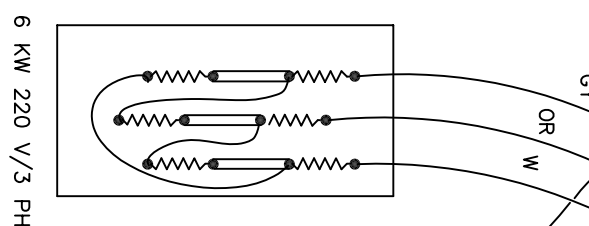

12-17 WATERINLET 2 to 7

S4 Safety water level switch

S6 Emergency Stop

F

E

D

C

B

A

31/01/08	Electrical heating	HDH
		
Alliance International bvba Nieuwstraat 146 B-8550 Wevelgem		
t : +32 56 41 20 54 f : +32 56 41 86 74 www.alliance-laundry.com		
Adelec		
E01		

LEGEND

- W WHITE
- B BLACK
- GY GREY
- BR BROWN
- TR TRANSPARANT
- GR GREEN
- PU PURPLE
- R RED
- OR ORANGE
- P PINK
- W/B WHITE/BLACK
- W/GY WHITE/GREY
- W/P WHITE/PINK
- W/PU WHITE/PURPLE
- W/R WHITE/RED
- Y/B YELLOW/BLACK
- R/B RED/BLACK
- Y/R YELLOW/RED
- R/GY RED/GREY
- Y/OR YELLOW/GREEN
- BU BLUE
- W/BU WHITE/BLUE
- 12-17 WATERINLET 2 to 7
- S4 Safety water level switch
- S6 Emergency Stop