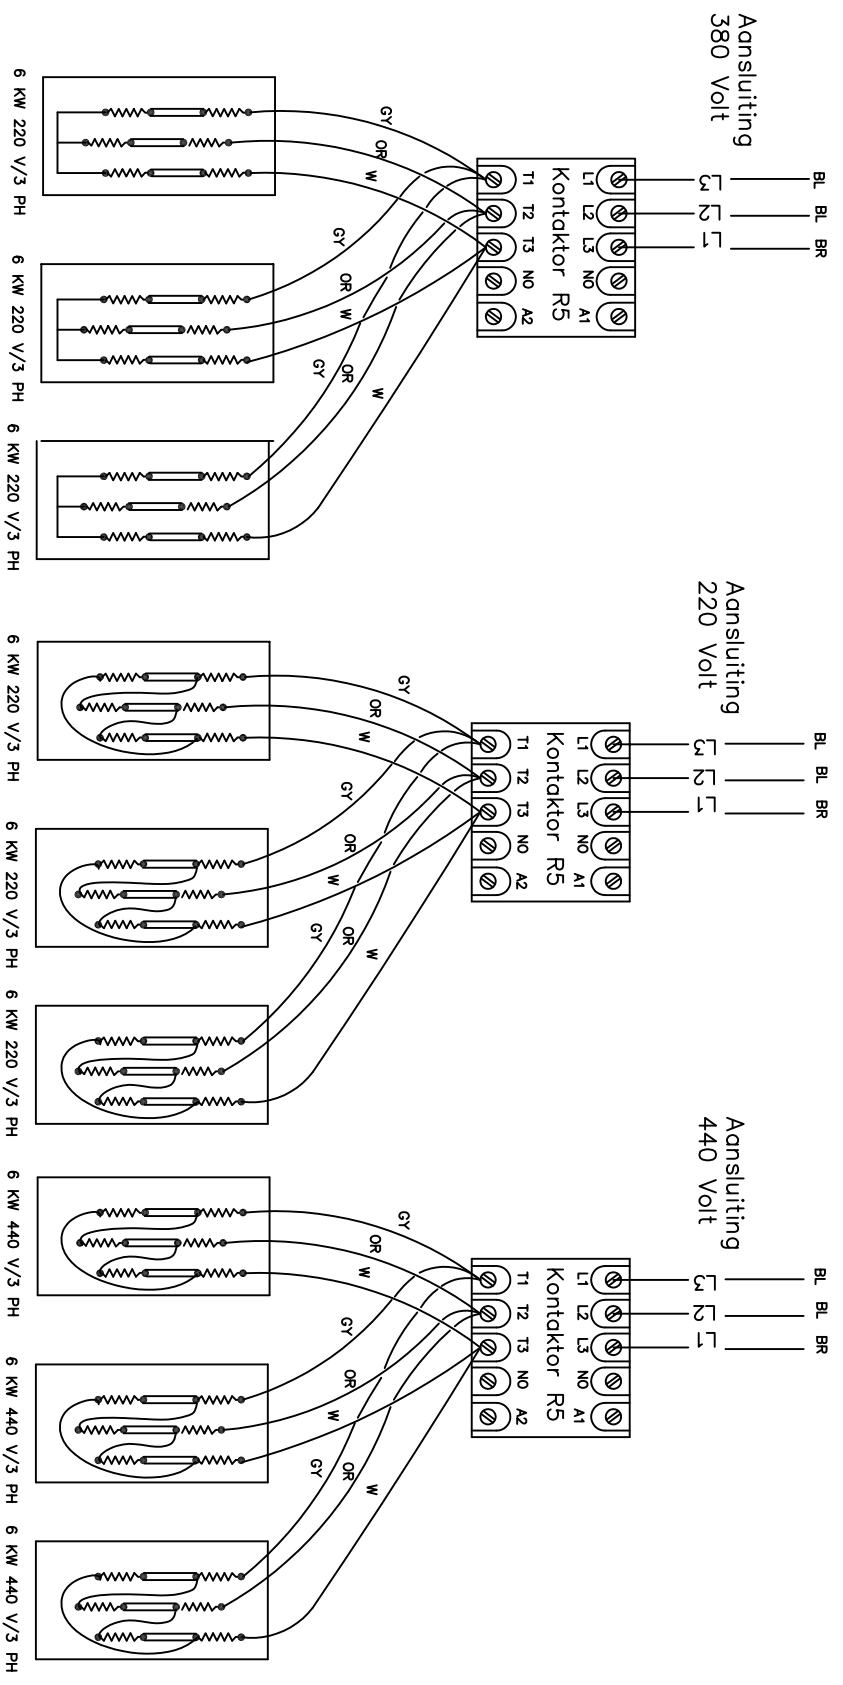

04/10/08	Electrical heating	HDH
		ADelec
Alliance International bvba Nieuwstraat 146 B-8560 Wevelgem T : +32 56 41 20 54 F : +32 56 41 86 74 		E02

LEGEND

- W WHITE
- B BLACK
- GY GREY
- BR BROWN
- TR TRANSPARANT
- GR GREEN
- PU PURPLE
- R RED
- OR ORANGE
- P PINK
- W/B WHITE/BLACK
- W/GY WHITE/GREY
- W/P WHITE/PINK
- W/PU WHITE/PURPLE
- W/R WHITE/RED
- Y/B YELLOW/BLACK
- R/B RED/BLACK
- Y/R YELLOW/RED
- R/GY RED/GREY
- Y/GY YELLOW/GREY
- BU BLUE
- W/BU WHITE/BLUE

- 12-17 WATERINLET 2 to 7
- S4 Safety water level switch
- S6 Emergency Stop