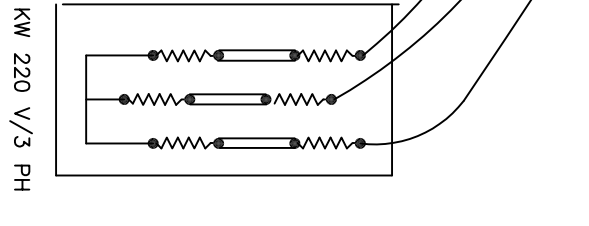

A

31/01/08	Electrical heating	HDH
		
Alliance International bvba Nieuwstraat 146 B-8550 Wevelgem		
t : +32 56 41 20 54 f : +32 56 41 86 74 www.alliance-laundry.com		
Adelec		
E01		

LEGEND

- W WHITE
- B BLACK
- GY GREY
- BR BROWN
- TR TRANSPARANT
- GR GREEN
- PU PURPLE
- R RED
- OR ORANGE
- P PINK
- W/B WHITE/BLACK
- W/GY WHITE/GREY
- W/P WHITE/PINK
- W/PU WHITE/PURPLE
- W/R WHITE/RED
- Y/B YELLOW/BLACK
- R/B RED/BLACK
- Y/R YELLOW/RED
- R/GY RED/GREY
- Y/OR YELLOW/GREEN
- BU BLUE
- W/BU WHITE/BLUE
- 12-17 WATERINLET 2 to 7
- S4 Safety water level switch
- S6 Emergency Stop